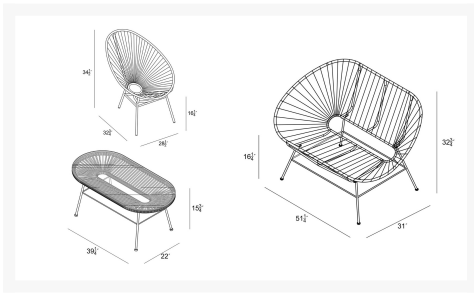

# HARMONIA LIVING

Acapulco 3 Piece Loveseat Set - Jet Black HL-ACA-3LSS-JBB

## Description

---

The Acapulco Collection by Harmonia Living blends mid-century design with modern funk to create a new standard of comfort and style. The collection is inspired by woven furniture that was popular in Central America in the 1950s and '60s, featuring a breathable and supportive design. This makes the Acapulco Collection ideal for unwinding, even in the warmest climates. The collection is constructed with powder-coated steel, making it incredibly durable and weather-resistant. The black frame is wrapped in a supportive Jet Black cord, creating the hammock-like netting that is the hallmark of the collection. The 3 Piece Acapulco Loveseat Set includes 1 loveseat, 1 lounge chair, and 1 coffee table for outdoor relaxation. The seating is designed to provide a stability and comfort that seems to defy the outrageous geometry of the collection. The coffee table sports a matching radial design and comes with a glass top, perfect for holding your favorite summer beverage. If you are looking for patio seating that is both fun and sensible, then the Acapulco Loveseat Set is for you!

## Dimensions

- Loveseat: 51.25"W x 31"D x 32.75"H (26lbs.)
- Seat Height: 16.25
- Back Height (Seat to Top): 16.5
- Lounge Chair: 28.5"W x 32.75"D x 34.5"H (17lbs.)
- Seat Height (No Cushion): 16.25
- Back Height (Seat to Top): 18.25
- Coffee Table: 39.25"W x 22"D x 15.75"H (23lbs.)
- Under Table Height: 15

## Features

- Frame Finish: Black
- Seat/Back Finish: Jet Black
- Table Finish: Black/Jet Black
- Tabletop Finish: Clear
- Country Of Origin: China
- Assembly Required:
- Hammock-like design provides breathable seating, perfect for any climate.
- Strapping is hand-woven from recyclable Polyethylene (PE), which is water resistant, flexible and