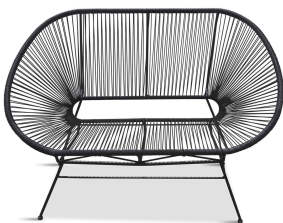

# HARMONIA LIVING

Acapulco 3 Piece Loveseat Set - Jet Black HL-ACA-3LSS-JBB

## Description

---

The Acapulco Collection by Harmonia Living blends mid-century design with modern funk to create a new standard of comfort and style. The collection is inspired by woven furniture that was popular in Central America in the 1950s and '60s, featuring a breathable and supportive design. This makes the Acapulco Collection ideal for unwinding, even in the warmest climates. The collection is constructed with powder-coated steel, making it incredibly durable and weather-resistant. The black frame is wrapped in a supportive Jet Black cord, creating the hammock-like netting that is the hallmark of the collection. The 3 Piece Acapulco Loveseat Set includes 1 loveseat, 1 lounge chair, and 1 coffee table for outdoor relaxation. The seating is designed to provide a stability and comfort that seems to defy the outrageous geometry of the collection. The coffee table sports a matching radial design and comes with a glass top, perfect for holding your favorite summer beverage. If you are looking for patio seating that is both fun and sensible, then the Acapulco Loveseat Set is for you!

## Includes

- 1x Acapulco Loveseat
- 1x Acapulco Lounge Chair
- 1x Acapulco Coffee Table

## Features

- Frame Finish: Black
- Seat/Back Finish: Jet Black
- Table Finish: Black/Jet Black
- Tabletop Finish: Clear
- Country Of Origin: China
- Assembly Required:
- Hammock-like design provides breathable seating, perfect for any climate.
- Strapping is hand-woven from recyclable Polyethylene (PE), which is water resistant, flexible and