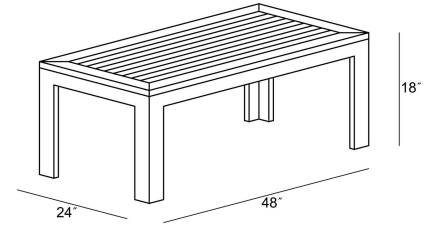

HARMONIA
LIVING

Ando Coffee Table HL-ANDO-TK-CT

Product Images

Description

The Ando Coffee Table by Harmonia Living will bring stylish comfort and relaxation to your favorite outdoor setting. Crafted from sustainably harvested teak, this line of outdoor furniture will perform well in any climate, rain or shine. The simple, modern elegance of its slatted tabletop and its gently aged appearance will create a warm, natural feel in any outdoor setting.

Includes

- 1x Ando Coffee Table (HL-ANDO-TK-CT)

Dimensions

- Ando Coffee Table: 48"L x 24"W x 18"H (60 lbs.)
- Frame Height: 18"

Features

- Teak is dense hardwood that is naturally oily which offers benefits over other natural woods including resistance to light, heat, moisture and pest damage.
- New teak wood furniture will have a warm golden hue that patinas to a silvery grey over time. Letting the teak patina will not compromise the integrity of the wood, however, to keep the golden color, clean the teak furniture about once a year and apply a thin layer of teak oil.
- Plastic foot glides help to protect your patio from scratching and also to help keep the furniture protected from dirt or water that can accumulate on the patio.