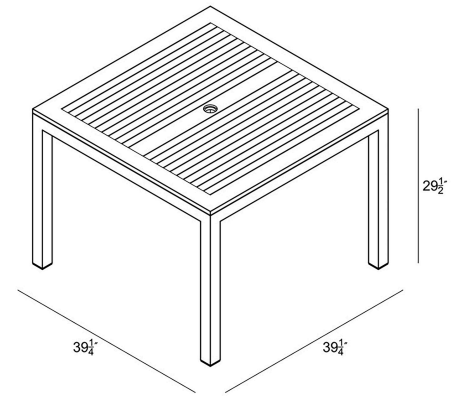

HARMONIA
LIVING

Arbor 4-Seater Square Dining Table HL-AR-CB-4SQDT

Product Images

Description

Dine in comfort and style with the Arbor Collection by Harmonia Living. This piece's teak highlights, slatted design and dark wicker finish give it a unique visual appeal, while sturdy, all-weather construction ensures lasting performance across the seasons. The wicker is made with durable High-Density Polyethylene (HDPE) and finished in a beautifully textured Coffee Bean color, which gives it a natural feel. Its Grade A teak table top has been kiln-dried, removing excess moisture to ensure it will not crack or warp. This piece's sturdy aluminum frame is corrosion resistant and made to endure in any outdoor setting, rain or shine. Comfortably seat up to 4 people with the Arbor 4-Seater Square Dining Table.

Includes

- 1x Arbor 39" Square Dining Table (HL-AR-CB-4SQDT)

Dimensions

- Arbor 39" Square Dining Table: 39.25"L x 39.25"W x 29.5"H (45 lbs.)
- Frame Height: 29.5"
- Under Table Height: 26"

Features

- Wicker is hand-woven onto a thick gauge, powder coated aluminum frame that is lightweight, durable and corrosion resistant.
- Made from sustainable certified V legal, Grade A teak is harvested responsibly. Grade A teak is from mature trees that features grain that is more even, and color that is more consistent than lesser grades of teak.
- Plastic foot glides help to protect your patio from scratching and also to help keep the furniture protected from dirt or water that can accumulate on the patio.
- Pre-cut umbrella hole fits umbrellas with a pole diameter up to 1.5" and includes a matching umbrella hole cover.