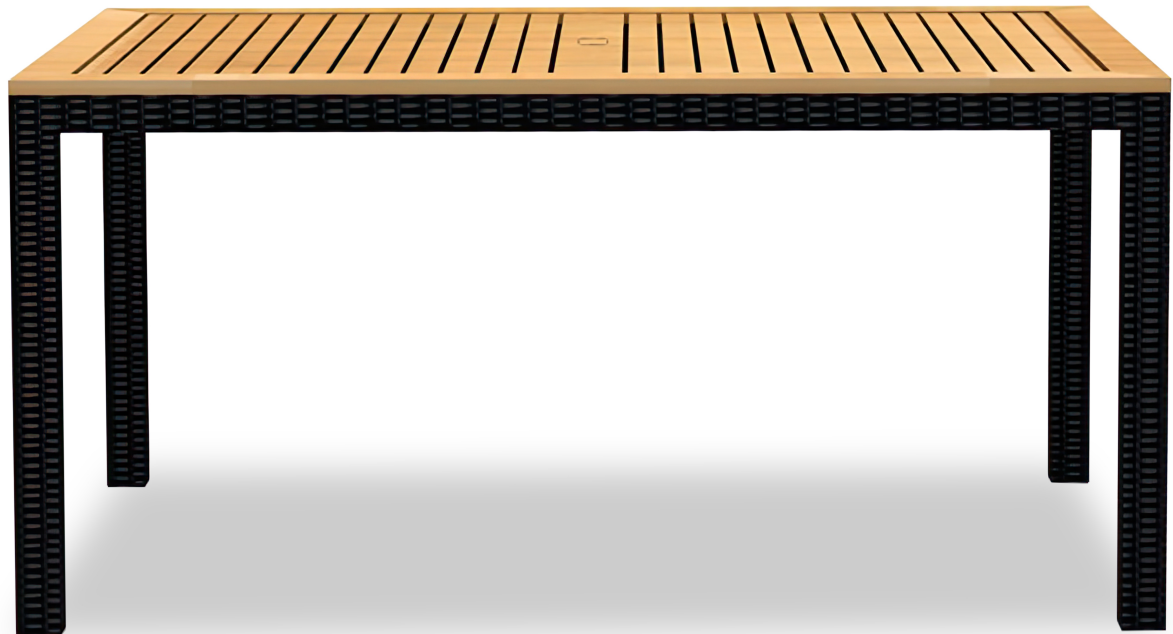

HARMONIA  
LIVING

Arbor 6-Seater Rectangular Dining Table HL-AR-CB-6RCDT

Product Images

---

## Description

---

Dine in comfort and style with the Arbor Collection by Harmonia Living. This piece's teak highlights, slatted design and dark wicker finish give it a unique visual appeal, while sturdy, all-weather construction ensures lasting performance across the seasons. The wicker is made with durable High-Density Polyethylene (HDPE) and finished in a beautifully textured Coffee Bean color, which gives it a natural feel. Its Grade A teak table top has been kiln-dried, removing excess moisture to ensure it will not crack or warp. This piece's sturdy aluminum frame is corrosion resistant and made to endure in any outdoor setting, rain or shine. Comfortably seat up to 6 people with the Arbor 6-Seater Rectangular Dining Table.

## Dimensions

- Arbor 59" Rectangular Dining Table: 59"L x 35.75"W x 29.5"H (60 lbs.)
- Frame Height: 29.5"
- Under Table Height: 26"

## Features

- Wicker is hand-woven onto a thick gauge, powder coated aluminum frame that is lightweight, durable and corrosion resistant.
- Made from sustainable certified V legal, Grade A teak is harvested responsibly. Grade A teak is from mature trees that features grain that is more even, and color that is more consistent than lesser grades of teak.
- Plastic foot glides help to protect your patio from scratching and also to help keep the furniture protected from dirt or water that can accumulate on the patio.
- Pre-cut umbrella hole fits umbrellas with a pole diameter up to 1.5" and includes a matching umbrella hole cover.