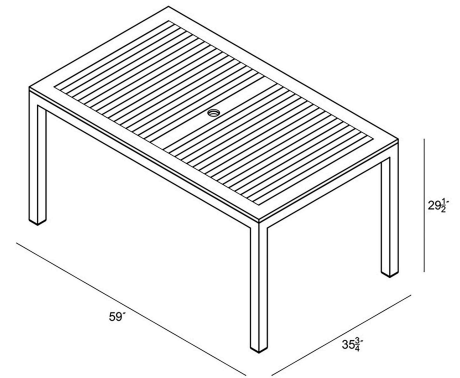

HARMONIA  
LIVING

Arbor 6-Seater Rectangular Dining Table HL-AR-CB-6RCDT

Product Images

---

## Description

---

Dine in comfort and style with the Arbor Collection by Harmonia Living. This piece's teak highlights, slatted design and dark wicker finish give it a unique visual appeal, while sturdy, all-weather construction ensures lasting performance across the seasons. The wicker is made with durable High-Density Polyethylene (HDPE) and finished in a beautifully textured Coffee Bean color, which gives it a natural feel. Its Grade A teak table top has been kiln-dried, removing excess moisture to ensure it will not crack or warp. This piece's sturdy aluminum frame is corrosion resistant and made to endure in any outdoor setting, rain or shine. Comfortably seat up to 6 people with the Arbor 6-Seater Rectangular Dining Table.

## Includes

- 1x Arbor 59" Rectangular Dining Table (HL-AR-CB-6RCDT)

## Dimensions

- Arbor 59" Rectangular Dining Table: 59"L x 35.75"W x 29.5"H (60 lbs.)
- Frame Height: 29.5"
- Under Table Height: 26"