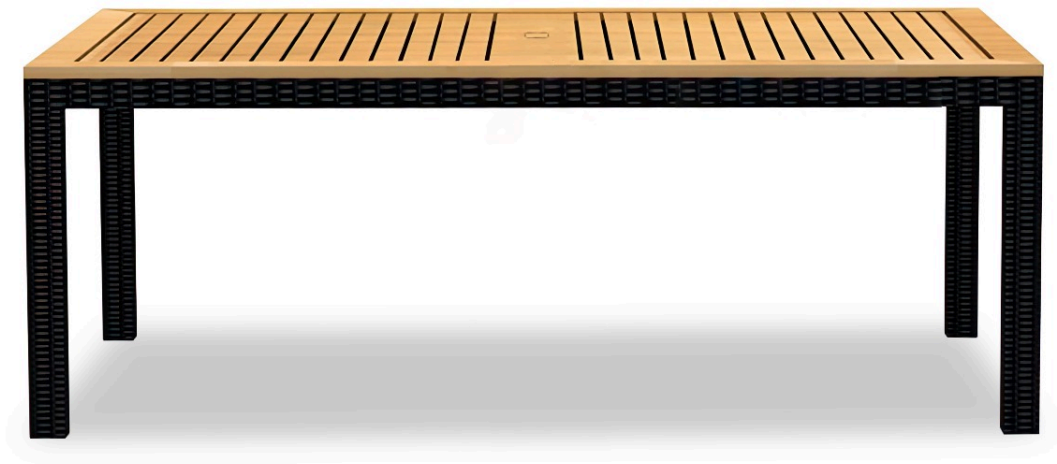

HARMONIA  
LIVING

Arbor 8-Seater Rectangular Dining Table HL-AR-CB-8RCDT

Product Images

---

## Description

---

Dine in comfort and style with the Arbor Collection by Harmonia Living. This piece's teak highlights, slatted design and dark wicker finish give it a unique visual appeal, while sturdy, all-weather construction ensures lasting performance across the seasons. The wicker is made with durable High-Density Polyethylene (HDPE) and finished in a beautifully textured Coffee Bean color, which gives it a natural feel. Its Grade A teak table top has been kiln-dried, removing excess moisture to ensure it will not crack or warp. This piece's sturdy aluminum frame is corrosion resistant and made to endure in any outdoor setting, rain or shine. Comfortably seat up to 8 people with the Arbor 8-Seater Rectangular Dining Table.

## Dimensions

- Arbor 82" Rectangular Dining Table: 82.75"L x 41.25"W x 29.5"H (76 lbs.)
- Frame Height: 29.5"
- Under Table Height: 26"

## Features

- Wicker is hand-woven onto a thick gauge, powder coated aluminum frame that is lightweight, durable and corrosion resistant.
- Made from sustainable certified V legal, Grade A teak is harvested responsibly. Grade A teak is from mature trees that features grain that is more even, and color that is more consistent than lesser grades of teak.
- Plastic foot glides help to protect your patio from scratching and also to help keep the furniture protected from dirt or water that can accumulate on the patio.
- Pre-cut umbrella hole fits umbrellas with a pole diameter up to 1.5" and includes a matching umbrella hole cover.