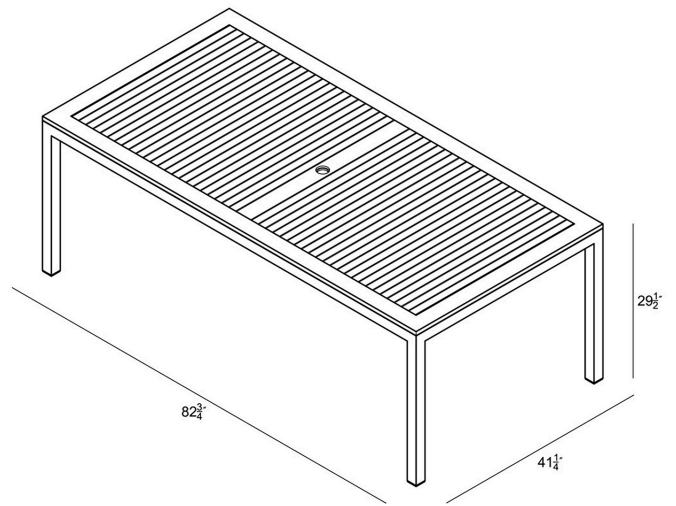

HARMONIA  
LIVING

Arbor 8-Seater Rectangular Dining Table HL-AR-CB-8RCDT

Product Images

---

## Description

---

Dine in comfort and style with the Arbor Collection by Harmonia Living. This piece's teak highlights, slatted design and dark wicker finish give it a unique visual appeal, while sturdy, all-weather construction ensures lasting performance across the seasons. The wicker is made with durable High-Density Polyethylene (HDPE) and finished in a beautifully textured Coffee Bean color, which gives it a natural feel. Its Grade A teak table top has been kiln-dried, removing excess moisture to ensure it will not crack or warp. This piece's sturdy aluminum frame is corrosion resistant and made to endure in any outdoor setting, rain or shine. Comfortably seat up to 8 people with the Arbor 8-Seater Rectangular Dining Table.

## Includes

- 1x Arbor 82" Rectangular Dining Table (HL-AR-CB-8RCDT)

## Dimensions

- Arbor 82" Rectangular Dining Table: 82.75"L x 41.25"W x 29.5"H (76 lbs.)
- Frame Height: 29.5"
- Under Table Height: 26"