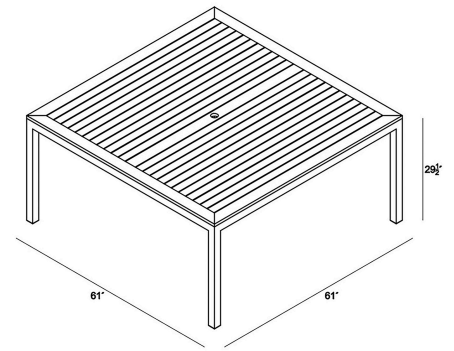

HARMONIA  
LIVING

Arbor 8-Seater Square Dining Table HL-AR-CB-8SQDT

Product Images

---

## Description

---

Dine in comfort and style with the Arbor Collection by Harmonia Living. This piece's teak highlights, slatted design and dark wicker finish give it a unique visual appeal, while sturdy, all-weather construction ensures lasting performance across the seasons. The wicker is made with durable High-Density Polyethylene (HDPE) and finished in a beautifully textured Coffee Bean color, which gives it a natural feel. Its Grade A teak table top has been kiln-dried, removing excess moisture to ensure it will not crack or warp. This piece's sturdy aluminum frame is corrosion resistant and made to endure in any outdoor setting, rain or shine. Comfortably seat up to 8 people with the Arbor 8-Seater Square Dining Table.

## Includes

- 1x Arbor 61" Square Dining Table (HL-AR-CB-8SQDT)

## Dimensions

- Arbor 61" Square Dining Table: 61"L x 61"W x 29.5"H (78 lbs.)
- Frame Height: 29.5"
- Under Table Height: 26"