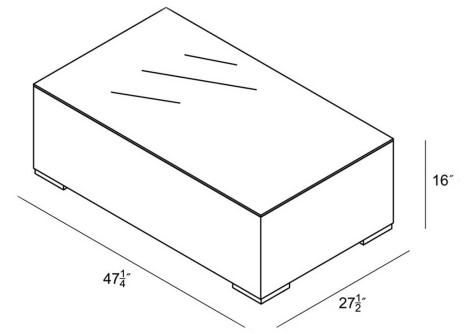

Description

The Arden Coffee Table by Harmonia Living will bring additional functionality and practicality to your outdoor patio set. This collection's modern style and beautiful wicker give it a unique visual appeal, while sturdy, all-weather construction ensures lasting performance across the seasons. The wicker is made with durable High-Density Polyethylene (HDPE) and finished in a beautifully textured Chesnut color, which gives it a natural feel. A clear tempered glass top makes cleaning an easy task, while its thick-gauged aluminum frame provides a staple, durable foundation for your new coffee table.

Includes

- 1x Arden Coffee Table (HL-ARD-CH-CT)

Dimensions

- Arden Coffee Table: 47.25"L x 27.5"W x 16"H (60 lbs.)
- Frame Height: 16"

Features

- Wicker is hand-woven onto a thick gauge, powder coated aluminum frame that is lightweight, durable and corrosion resistant.
- Decorative teak wood feet. Each seat is triple reinforced for lasting durability.
- Plastic foot glides help to protect your patio from scratching and also to help keep the furniture protected from dirt or water that can accumulate on the patio.
- Tempered glass top is extra strong and suitable for regular outdoor exposure.