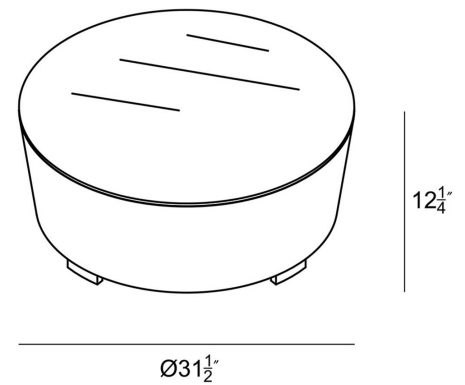

HARMONIA
LIVING

Arden Round Coffee Table HL-ARD-CH-RCT

Product Images

Description

The Arden Round Coffee Table by Harmonia Living will bring additional style and practicality to your outdoor patio set. This collection's modern design and beautiful wicker give it a unique visual appeal, while sturdy, all-weather construction ensures lasting performance across the seasons. The wicker is made with durable High-Density Polyethylene (HDPE) and finished in a beautifully textured Chesnut color, which gives it a natural feel. A clear tempered glass top makes cleaning an easy task, while its thick-gauged aluminum frame provides a stable, durable foundation for your new coffee table.

Includes

- 1x Arden Round Coffee Table (HL-ARD-CH-RCT)

Dimensions

- Arden Round Coffee Table: 31.5"L x 31.5"W x 12.25"H (37 lbs.)
- Frame Height: 12.25"

Features

- Wicker is hand-woven onto a thick gauge, powder coated aluminum frame that is lightweight, durable and corrosion resistant.
- Decorative teak wood feet. Each seat is triple reinforced for lasting durability.
- Plastic foot glides help to protect your patio from scratching and also to help keep the furniture protected from dirt or water that can accumulate on the patio.
- Tempered glass top is extra strong and suitable for regular outdoor exposure.