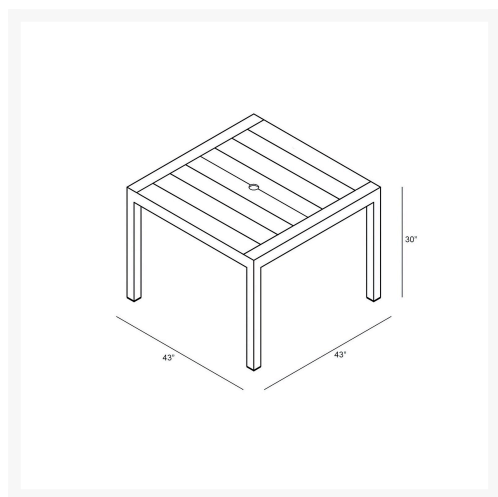

HARMONIA
LIVING

Classic Teak 4-Seater Square Dining Table HL-CLSC-TK-4SQDT

Product Images

Description

The Classic Teak Dining Table by Harmonia Living features a gorgeous natural appeal that will make a statement in your outdoor space. Constructed with sustainably harvested, Grade A teak wood, this piece is naturally resistant to moisture, rotting, and pests and perfectly suited for various climates and environments.

Includes

- 1x Classic Teak 43" Square Dining Table (HL-CLSC-TK-4SQDT)

Dimensions

- Classic Teak 43" Square Dining Table: 43"L x 43"W x 30"H (60 lbs.)
- Frame Height: 30"
- Under Table Height: 26.75"

Features