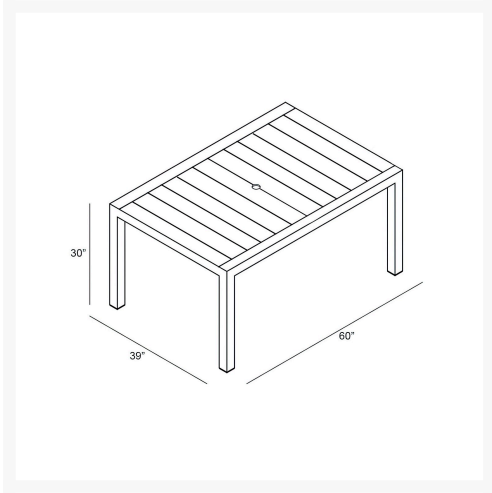

HARMONIA
LIVING

Classic Teak 6-Seater Rectangular Dining Table HL-CLSC-TK-6RCDT

Product Images

Description

The Classic Teak Dining Table by Harmonia Living features a gorgeous natural appeal that will make a statement in your outdoor space. Constructed with sustainably harvested, Grade A teak wood, this piece is naturally resistant to moisture, rotting, and pests and perfectly suited for various climates and environments.

Includes

- 1x Classic Teak 60" Rectangular Dining Table (HL-CLSC-TK-6RCDT)

Dimensions

- Classic Teak 60" Rectangular Dining Table: 60"L x 39"W x 30"H (90 lbs.)
- Frame Height: 30"
- Under Table Height: 26.75"