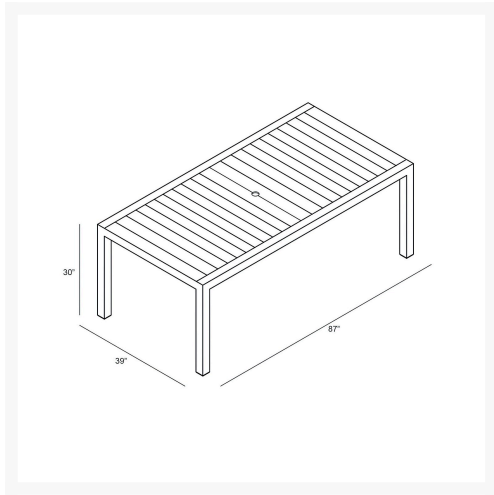

HARMONIA
LIVING

Classic Teak 8-Seater Rectangular Dining Table HL-CLSC-TK-8RCDT

Product Images

Description

The Classic Teak Dining Table by Harmonia Living features a gorgeous natural appeal that will make a statement in your outdoor space. Constructed with sustainably harvested, Grade A teak wood, this piece is naturally resistant to moisture, rotting, and pests and perfectly suited for various climates and environments.

Includes

- 1x Classic Teak 87" Rectangular Dining Table (HL-CLSC-TK-8RCDT)

Dimensions

- Classic Teak 87" Rectangular Dining Table: 87"L x 39"W x 30"H (125 lbs.)
- Frame Height: 30"
- Under Table Height: 26.75"