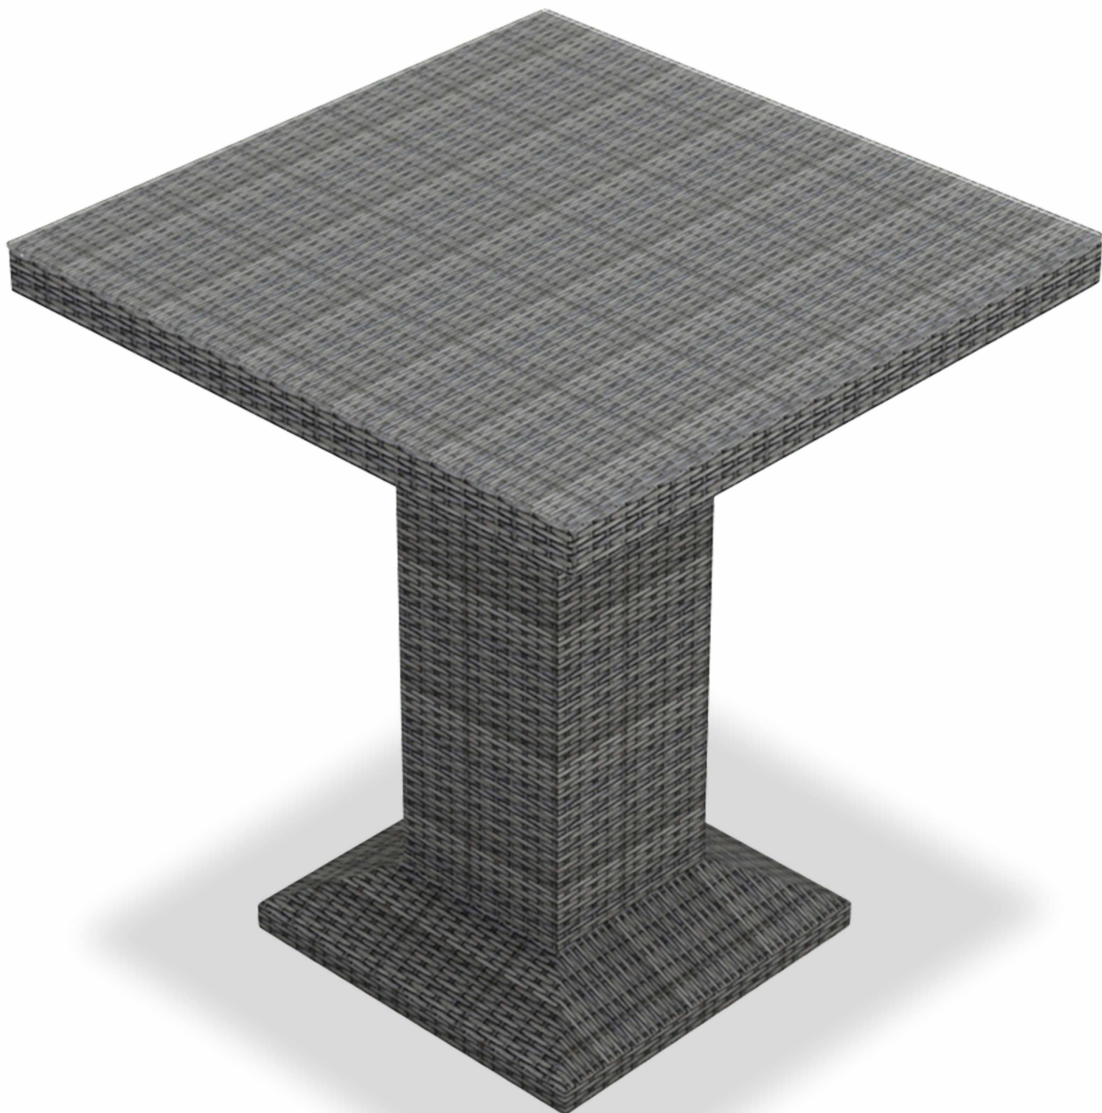

HARMONIA
LIVING

District 4-Seater Bar Table HL-DIS-TS-4BT

Product Images

Description

If you're looking for a bar height table for your outdoor dining area, the District 4-Seater Bar Table by Harmonia Living is for you! This piece's flat, woven design and weathered look give it a unique visual appeal, while sturdy, all-weather construction ensures lasting performance across the seasons. Its large table top allows you to easily seat up to 4 people comfortably. The wicker is made with durable High-Density Polyethylene (HDPE) and finished in a beautiful Textured Slate color, which gives it a natural feel. A clear tempered glass top makes cleaning an easy task, while its thick-gauged aluminum frame provides a Staple, durable foundation for your new table.

Includes

- 1x District 4-Seater Square Bar Table HL-DIS-TS-4BT-TOP
- 1x Glass Top HL-DIS-TS-4BT-BASE

Dimensions

- District 4-Seater Bar Table: 31.5L x 31.5W x 42.75H (60 lbs.)
 - Frame Height: 42.75
 - Under Table Height: 42

Features

- High-Density Polyethylene (HDPE) is a synthetic all-weather wicker made with virgin materials that provides resistance to fading and cracking. Wicker color is infused into the HDPE wicker for lasting durability.
- Wicker is hand-woven onto a thick gauge, powder coated aluminum frame that is lightweight, durable and corrosion resistant.
- Tempered glass top is extra strong and suitable for regular outdoor exposure.
- Plastic foot glides help to protect your patio from scratching and also to help keep the furniture protected from dirt or water that can accumulate on the patio.