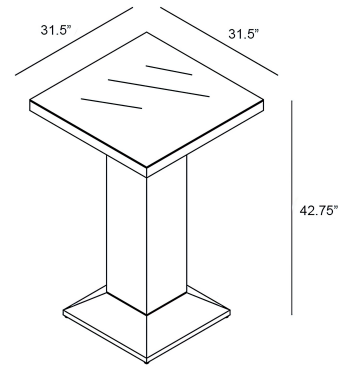

HARMONIA
LIVING

District 4-Seater Bar Table HL-DIS-TS-4BT

Product Images

Description

If you're looking for a bar height table for your outdoor dining area, the District 4-Seater Bar Table by Harmonia Living is for you! This piece's flat, woven design and weathered look give it a unique visual appeal, while sturdy, all-weather construction ensures lasting performance across the seasons. Its large table top allows you to easily seat up to 4 people comfortably. The wicker is made with durable High-Density Polyethylene (HDPE) and finished in a beautiful Textured Slate color, which gives it a natural feel. A clear tempered glass top makes cleaning an easy task, while its thick-gauged aluminum frame provides a Staple, durable foundation for your new table.

Includes

- 1x District 4-Seater Square Bar Table HL-DIS-TS-4BT-TOP
- 1x Glass Top HL-DIS-TS-4BT-BASE

Dimensions

- District 4-Seater Bar Table: 31.5L x 31.5W x 42.75H (60 lbs.)
 - Frame Height: 42.75
 - Under Table Height: 42