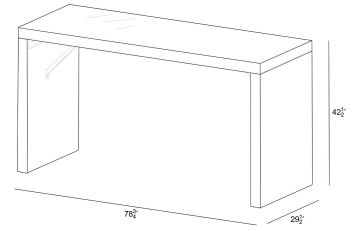

HARMONIA
LIVING

District 6-Seater Rectangular Bar Table HL-DIS-TS-6BT

Product Images

Description

If you're looking for a bar height table for your outdoor dining area, the District 6-Seater Rectangular Bar Table by Harmonia Living is for you! This piece's flat, woven design and weathered look give it a unique visual appeal, while sturdy, all-weather construction ensures lasting performance across the seasons. Its large table top allows you to easily seat up to 6 people comfortably. The wicker is made with durable High-Density Polyethylene (HDPE) and finished in a beautiful Textured Slate color, which gives it a natural feel. A clear tempered glass top makes cleaning an easy task, while its thick-gauged aluminum frame provides a Staple, durable foundation for your new table.

Includes

- 1x District 6-Seater Rectangular Bar Table HL-DIS-TS-6BT
- 1x HL-6BT-G

Dimensions

- District 6-Seater Rectangular Bar Table: 78.75L x 29.5W x 42.5H (155 lbs.)
 - Frame Height: 42.5
 - Under Table Height: 39.25