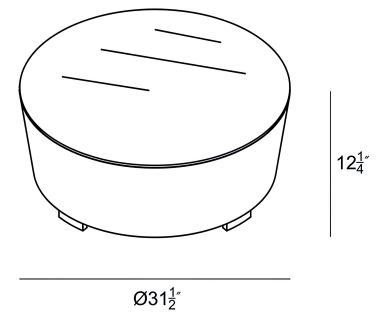

HARMONIA
LIVING

District Round Coffee Table HL-DIS-TS-RCT

Product Images

Description

The District Round Coffee Table by Harmonia Living will bring additional style and practicality to your outdoor patio set. This piece's woven frame and weathered look give it a unique visual appeal, while sturdy, all-weather construction ensures lasting performance across the seasons. The wicker is made with durable High-Density Polyethylene (HDPE) and finished in a beautiful Textured Slate color, which gives it a natural feel. A clear tempered glass top makes cleaning an easy task, while its thick-gauged aluminum frame provides a staple, durable foundation for your new coffee table.

Includes

- 1x District Round Coffee Table HL-DIS-TS-RCT
- 1x Glass Top HL-RCT-G

Dimensions

- District Round Coffee Table: 31.5L x 31.5W x 12.25H (42 lbs.)
 - Frame Height: 12.25

Features

- High-Density Polyethylene (HDPE) is a synthetic all-weather wicker made with virgin materials that provides resistance to fading and cracking. Wicker color is infused into the HDPE wicker for lasting durability.
- Wicker is hand-woven onto a thick gauge, powder coated aluminum frame that is lightweight, durable and corrosion resistant.
- Decorative brushed aluminum feet
- Tempered glass top is extra strong and suitable for regular outdoor exposure.
- Plastic foot glides help to protect your patio from scratching and also to help keep the furniture protected from dirt or water that can accumulate on the patio.