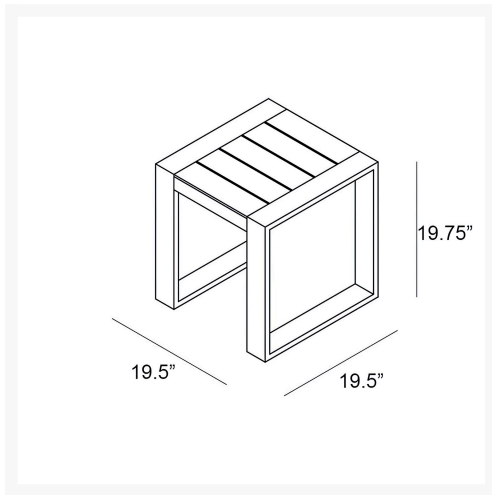

HARMONIA
LIVING

Portal End Table - Slate HL-PORT-ET

Product Images

Description

The Portal Collection by Harmonia Living evokes the beautiful horizontal simplicity of modern architectural lines. Its distinct profile, design-forward slats and sleek powder-coat finish provide the perfect complement to any outdoor setting, from beachside deck to urban rooftop. This piece's sturdy aluminum frame is made to endure in any outdoor setting, rain or shine. Scaled for versatility without sacrificing comfort, Portal will make a statement in living spaces of all shapes and sizes.

Includes

- 1x Portal End Table - Slate (HL-PORT-ET)

Dimensions

- Portal End Table: 19.5"L x 19.5"W x 19.75"H (14 lbs.)
- Frame Height: 19.75"

Features

- Plastic foot glides help to protect your patio from scratching and also to help keep the furniture protected from dirt or water that can accumulate on the patio.