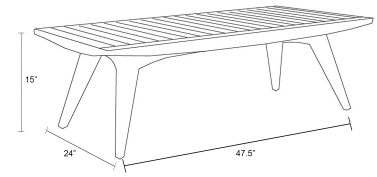

HARMONIA
LIVING

Tango Coffee Table HL-TAN-TK-CT

Product Images

Description

The Tango Coffee Table by Harmonia Living is beautifully constructed and features a stylish Mid-Century Modern look that is both classic and timeless. The warm natural wood finish creates a soothing and relaxing environment, adding a contemporary flair to your outdoor living space. The distinctive angled legs and simple design also works well inside contemporary or traditional homes. Each Tango piece is made to compliment the next, creating a complete outdoor experience.

Includes

- 1x Tango Coffee Table HL-TAN-TK-CT

Dimensions

- Tango Coffee Table: 47.5L x 24W x 15H (35 lbs.)
 - Frame Height: 15

Features

- Made from sustainable certified V legal, Grade A teak is harvested responsibly. Grade A teak is from mature trees that features grain that is more even, and color that is more consistent than lesser grades of teak.
- Teak is dense hardwood that is naturally oily which offers benefits over other natural woods including resistance to light, heat, moisture and pest damage.
- New teak wood furniture will have a warm golden hue that patinas to a silvery grey over time. Letting the teak patina will not compromise the integrity of the wood, however, to keep the golden color, clean the teak furniture about once a year and apply a thin layer of teak oil.
- Plastic foot glides help to protect your patio from scratching and also to help keep the furniture protected from dirt or water that can accumulate on the patio.