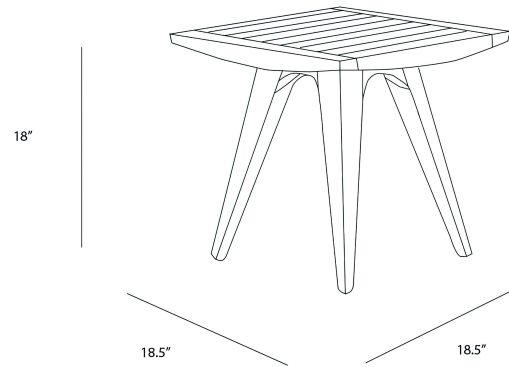

HARMONIA
LIVING

Tango End Table HL-TAN-TK-ET

Product Images

Description

The Tango End Table by Harmonia Living is beautifully constructed and features a stylish Mid-Century Modern look that is both classic and timeless. The warm natural wood finish creates a soothing and relaxing environment, adding a contemporary flair to your outdoor living space. The distinctive angled legs and simple design also works well inside contemporary or traditional homes. Each Tango piece is made to compliment the next, creating a complete outdoor experience.

Includes

- 1x Tango End Table HL-TAN-TK-ET

Dimensions

- Tango End Table: 18.5L x 18.5W x 18H (20 lbs.)
 - Frame Height: 18

Features

- Made from sustainable certified V legal, Grade A teak is harvested responsibly. Grade A teak is from mature trees that features grain that is more even, and color that is more consistent than lesser grades of teak.
- Teak is dense hardwood that is naturally oily which offers benefits over other natural woods including resistance to light, heat, moisture and pest damage.
- New teak wood furniture will have a warm golden hue that patinas to a silvery grey over time. Letting the teak patina will not compromise the integrity of the wood, however, to keep the golden color, clean the teak furniture about once a year and apply a thin layer of teak oil.
- Plastic foot glides help to protect your patio from scratching and also to help keep the furniture protected from dirt or water that can accumulate on the patio.