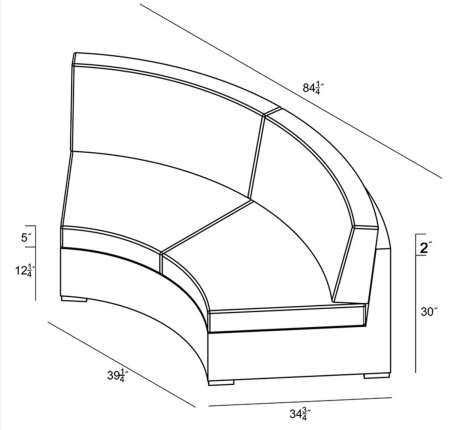

HARMONIA
LIVING

Arden 3 Piece Curve Sectional Set - Canvas Spa HL-ARD-CH-3CSEC-SP

Product Images

Description

Create the perfect outdoor gathering hotspot with the Arden 3 Piece Eclipse Sectional Set by Harmonia Living. This collection's modern wicker design, clean edges and beautiful symmetry give it a unique visual appeal, while sturdy, all-weather construction ensures lasting performance across the seasons. The wicker is made with durable High-Density Polyethylene (HDPE) and finished in a beautifully textured Chestnut color, which gives it a natural feel. Its sturdy aluminum frame, triple reinforced seats and fade resistant cushions are made to endure in any outdoor setting, rain or shine. If you wish to order this set through Harmonia Living's Quick Ship program, make sure to select a Quick Ship (QS) fabric before checkout! All cushions are made in the USA from Sunbrella, Outdura, and Revolution performance fabrics which carry a 5 year fade warranty. This set comes with 3 Curved Loveseats, perfect for use with a round fire pit or table.

Includes

- 3x Arden Curved Loveseat HL-ARD-CH-CLS

Dimensions

- Arden Curved Loveseat: 84.25L x 34.75W x 32H (72 lbs.)
 - Frame Height: 30.25
 - Seat Height (No Cushion): 12.25
 - Seat Height (With Cushion): 17.25
 - Back Height: 14.75