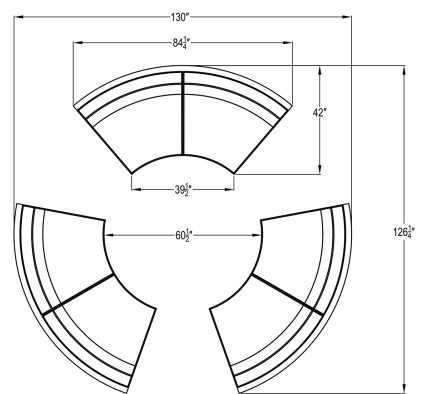

HARMONIA
LIVING

Arden 3 Piece Curve Sectional Set - Canvas Spa HL-ARD-CH-3CSEC-SP

Product Images

Description

Create the perfect outdoor gathering hotspot with the Arden 3 Piece Eclipse Sectional Set by Harmonia Living. This collection's modern wicker design, clean edges and beautiful symmetry give it a unique visual appeal, while sturdy, all-weather construction ensures lasting performance across the seasons. The wicker is made with durable High-Density Polyethylene (HDPE) and finished in a beautifully textured Chestnut color, which gives it a natural feel. Its sturdy aluminum frame, triple reinforced seats and fade resistant cushions are made to endure in any outdoor setting, rain or shine. If you wish to order this set through Harmonia Living's Quick Ship program, make sure to select a Quick Ship (QS) fabric before checkout! All cushions are made in the USA from Sunbrella, Outdura, and Revolution performance fabrics which carry a 5 year fade warranty. This set comes with 3 Curved Loveseats, perfect for use with a round fire pit or table.

Includes

- 3x Arden Curved Loveseat HL-ARD-CH-CLS

Dimensions

- Arden Curved Loveseat: 84.25L x 34.75W x 32H (72 lbs.)
 - Frame Height: 30.25
 - Seat Height (No Cushion): 12.25
 - Seat Height (With Cushion): 17.25
 - Back Height: 14.75