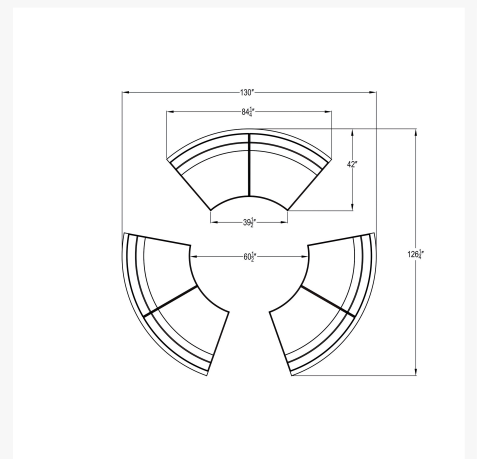

HARMONIA  
LIVING

District 3 Piece Curved Sectional Set - Canvas Spa HL-DIS-TS-3CSEC-SP

Product Images

---

## Dimensions

- District Curved Loveseat: 84.25L x 34.75W x 32.25H (52 lbs.)
  - Frame Height: 28.25
  - Seat Height (No Cushion): 12.25
  - Seat Height (With Cushion): 17.25
  - Back Height: 15
  - Arm Height: 28.25