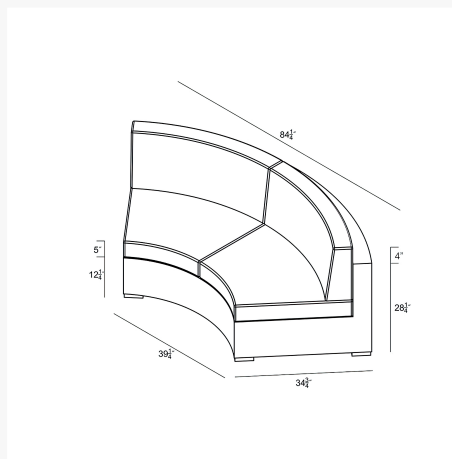

HARMONIA  
LIVING

District 3 Piece Curved Sectional Set - Canvas Spa HL-DIS-TS-3CSEC-SP

Product Images

---

## Dimensions

- District Curved Loveseat: 84.25L x 34.75W x 32.25H (52 lbs.)
  - Frame Height: 28.25
  - Seat Height (No Cushion): 12.25
  - Seat Height (With Cushion): 17.25
  - Back Height: 15
  - Arm Height: 28.25