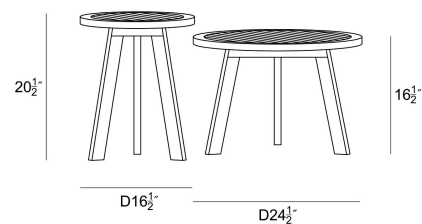

HARMONIA
LIVING

Link 2 Piece End Tables Set HL-LINK-TK-2ETS

Product Images

Description

With its clean and simplistic design, the Link End Table Set is the perfect accompaniment to your outdoor seating arrangement. Handmade from sustainably sourced Teak, these tables are constructed to not only bring a modern European-inspired flair to your home, but they are also made to last.

Includes

- 1x Link Large End Table HL-LINK-TK-LET
- 1x Link Small End Table HL-LINK-TK-SET

Dimensions

- Link Large End Table: 24.5L x 24.5W x 16.5H
- Link Small End Table: 16.5L x 16.5W x 20.5H

Features

- Made from sustainable certified V legal, Grade A teak is harvested responsibly. Grade A teak is from mature trees that features grain that is more even, and color that is more consistent than lesser grades of teak.
- Teak is dense hardwood that is naturally oily which offers benefits over other natural woods including resistance to light, heat, moisture and pest damage.
- New teak wood furniture will have a warm golden hue that patinas to a silvery grey over time. Letting the teak patina will not compromise the integrity of the wood, however, to keep the golden color, clean the teak furniture about once a year and apply a thin layer of teak oil.
- Plastic foot glides help to protect your patio from scratching and also to help keep the furniture protected from dirt or water that can accumulate on the patio.