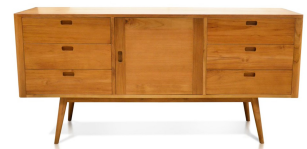

HARMONIA
LIVING

Fifties 6-Drawer Dresser - Danish Honey HL-FIF-TK-DH-6DR

Product Images

Description

Combining exceptional functionality with mid-century charm, the Fifties 6-Drawer Dresser by Harmonia Living is the perfect piece to add a touch of vintage style to your bedroom. With three drawers on either side of the spacious middle cabinet, this dresser provides plenty of storage to go along with ample surface space. Like all pieces in the Fifties collection, this dresser is handmade with plantation grown Teak. Pair the dresser with the Fifties bed and nightstand to complete your bedroom set.

Includes

- 1x Fifties 6-Drawer Dresser - Danish Honey HL-FIF-TK-DH-6DR

Dimensions

- Fifties 6-Drawer Dresser : 65L x 17.75W x 30.75H

Features

- Constructed with plantation grown, responsibly harvested FSC Teak wood.
- Danish Honey finish highlights the natural wood grain for an organic look.
- Handmade by skilled craftsmen in Indonesia.
- Six functional drawers and one center cabinet.
- Drawers have carved slide glides for easy opening and closing.
- Recessed carved drawer pulls.
- Solid wood construction for lasting durability.