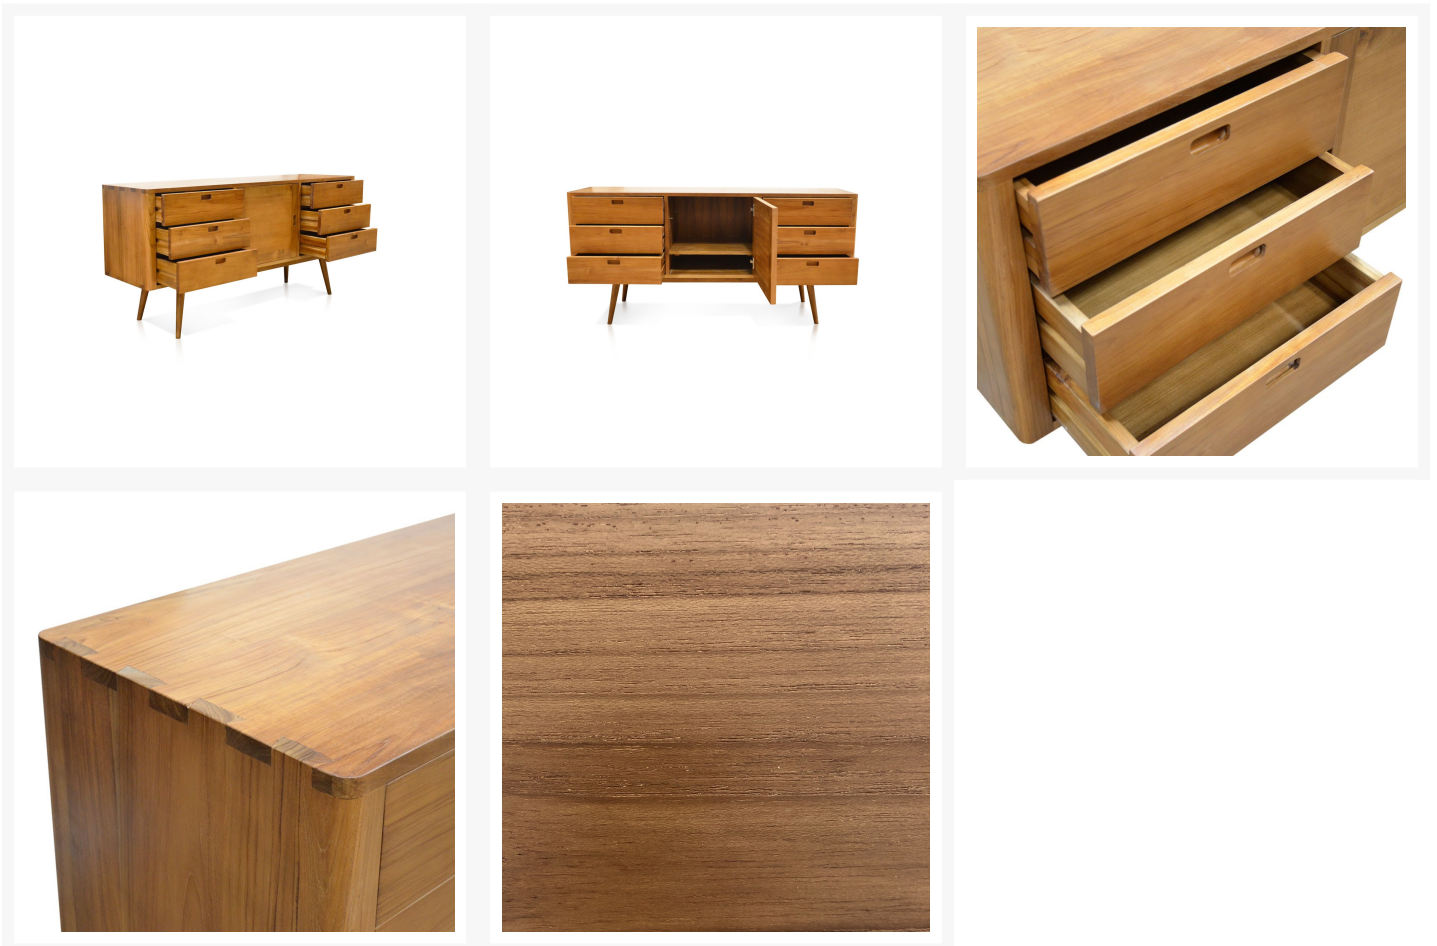

HARMONIA
LIVING

Fifties 6-Drawer Dresser - Danish Honey HL-FIF-TK-DH-6DR

Product Images

Description

Combining exceptional functionality with mid-century charm, the Fifties 6-Drawer Dresser by Harmonia Living is the perfect piece to add a touch of vintage style to your bedroom. With three drawers on either side of the spacious middle cabinet, this dresser provides plenty of storage to go along with ample surface space. Like all pieces in the Fifties collection, this dresser is handmade with plantation grown Teak. Pair the dresser with the Fifties bed and nightstand to complete your bedroom set.

Includes

- 1x Fifties 6-Drawer Dresser - Danish Honey HL-FIF-TK-DH-6DR

Dimensions

- Fifties 6-Drawer Dresser : 65L x 17.75W x 30.75H

Features

- Constructed with plantation grown, responsibly harvested FSC Teak wood.
- Danish Honey finish highlights the natural wood grain for an organic look.
- Handmade by skilled craftsmen in Indonesia.
- Six functional drawers and one center cabinet.
- Drawers have carved slide glides for easy opening and closing.
- Recessed carved drawer pulls.
- Solid wood construction for lasting durability.