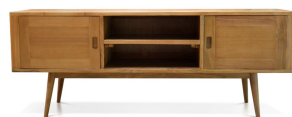

HARMONIA
LIVING

Fifties TV Console - Danish Honey HL-FIF-TK-DH-TC

Product Images

Description

Combining exceptional functionality with mid-century charm, the Fifties TV Console by Harmonia Living is the perfect piece to add a touch of vintage style to your living room, or bedroom. With two door covered storage areas on either side of the spacious middle cabinet space, this console provides plenty of storage to go along with ample surface space. Like all pieces in the Fifties collection, this console is handmade with plantation grown Teak. Pair the console with the Fifties bed and nightstand to create a complete bedroom set. The Fifties Bookcase, and Boomerang Coffee Table, along with the Fifties Nightstand can make a great side table, or accent piece to finish off your living room in style!

Includes

- 1x Fifties TV Console - Danish Honey HL-FIF-TK-DH-TC

Dimensions

- Fifties TV Console : 63L x 16W x 26.75H

Features

- Constructed with plantation grown, responsibly harvested FSC Teak wood.
- Danish Honey finish highlights the natural wood grain for an organic look.
- Handmade by skilled craftsmen in Indonesia.
- Drawers have carved slide glides for easy opening and closing.
- Two storage cabinets with doors.
- Two open shelves.
- Solid wood construction for lasting durability.
- Some assembly required.