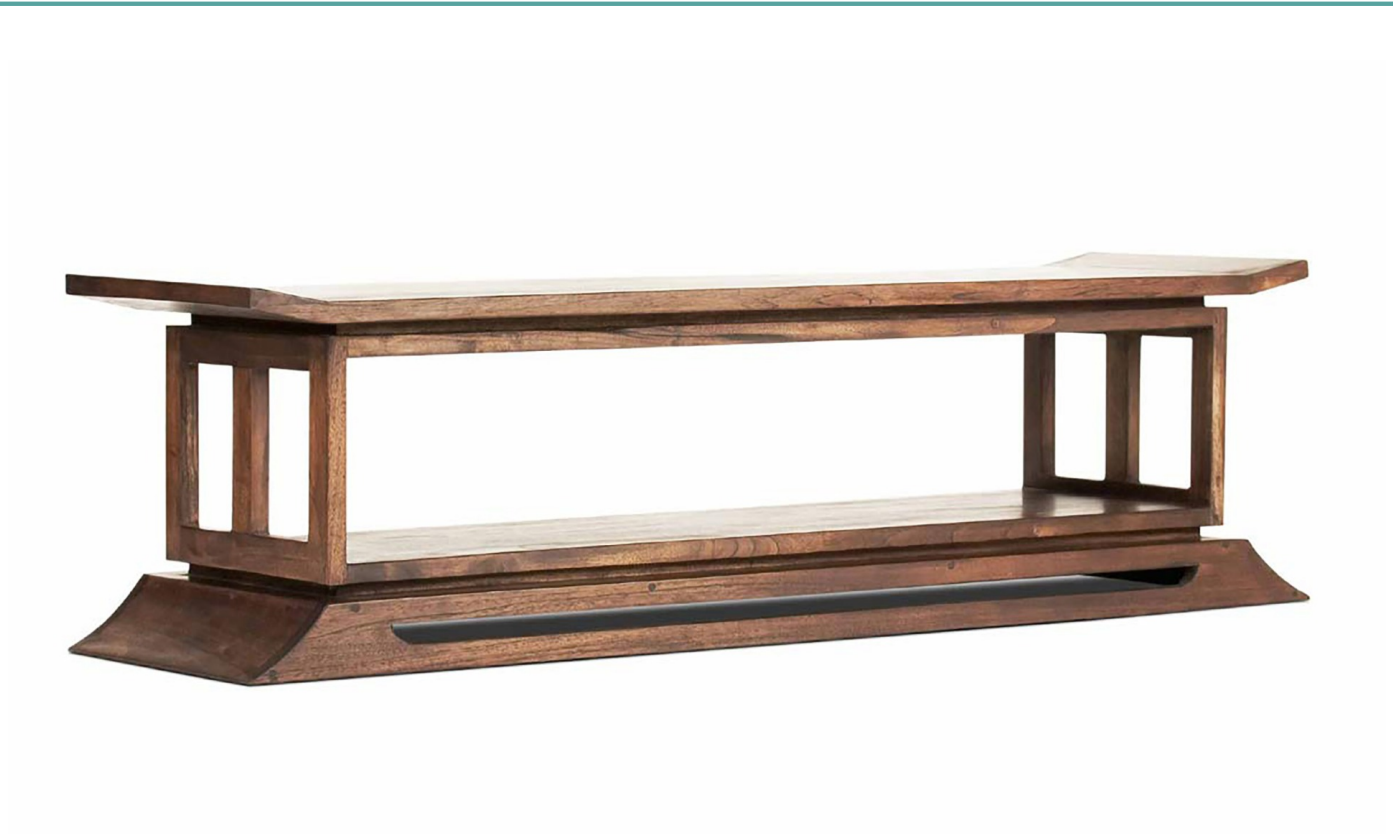

HARMONIA
LIVING

Kondo Bed End - Footer - Java Teak HL-KONDO-TK-JV-BF

Product Images

Description

Finish your Asian bedroom set with our Kondo Bed Footer by Harmonia Living. Beyond its exceptional style, this piece is incredibly versatile. Use it as bed footer, coffee table or TV stand to add this hand-crafted piece to almost any room in your home.

Includes

- 1x Kondo Bed End - Footer - Java Teak HL-KONDO-TK-JV-BF

Dimensions

- Kondo Bed End : 55L x 16W x 16H

Features

- Constructed with plantation grown, responsibly harvested FSC Teak wood.
- Dark, rich Java finish has a modern look, but still let's some of the natural wood grain show through.
- Handmade by skilled craftsmen in Indonesia.
- Solid wood construction for lasting durability.
- Some assembly required.