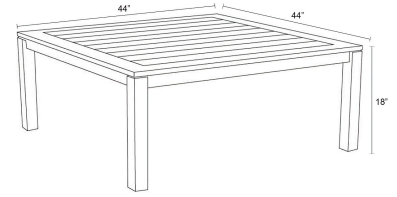

HARMONIA
LIVING

Classic Teak Square Coffee Table HL-CLSC-TK-CT

Product Images

Description

The Classic Teak Square Coffee Table by Harmonia Living features a gorgeous natural appeal that will make a statement in your outdoor space. Constructed with sustainably harvested, Grade A teak wood, this piece is naturally resistant to moisture, rotting, and pests and perfectly suited for various climates and environments.

Includes

- 1x Classic Teak Square Coffee Table (HL-CLSC-TK-CT)

Dimensions

- Classic Teak Square Coffee Table: 44"L x 44"W x 18"H (70 lbs.)
- Frame Height: 18"
- Under Table Height: 14.5"

Features

- Teak is dense hardwood that is naturally oily which offers benefits over other natural woods including resistance to light, heat, moisture and pest damage.
- New teak wood furniture will have a warm golden hue that patinas to a silvery grey over time. Letting the teak patina will not compromise the integrity of the wood, however, to keep the golden color, clean the teak furniture about once a year and apply a thin layer of teak oil.
- Plastic foot glides help to protect your patio from scratching and also to help keep the furniture protected from dirt or water that can accumulate on the patio.