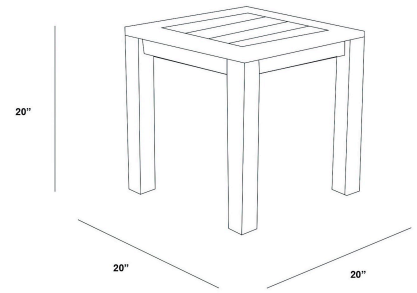

HARMONIA
LIVING

Classic Teak End Table HL-CLSC-TK-ET

Product Images

Description

The Classic Teak End Table by Harmonia Living features a gorgeous natural appeal that will make a statement in your outdoor space. Constructed with sustainably harvested, Grade A teak wood, this piece is naturally resistant to moisture, rotting, and pests and perfectly suited for various climates and environments.

Includes

- 1x Classic Teak End Table (HL-CLSC-TK-ET)

Dimensions

- Classic Teak End Table: 20"L x 20"W x 20"H (23 lbs.)
- Frame Height: 20"
- Under Table Height: 16.5"

Features

- Teak is dense hardwood that is naturally oily which offers benefits over other natural woods including resistance to light, heat, moisture and pest damage.
- New teak wood furniture will have a warm golden hue that patinas to a silvery grey over time. Letting the teak patina will not compromise the integrity of the wood, however, to keep the golden color, clean the teak furniture about once a year and apply a thin layer of teak oil.
- Plastic foot glides help to protect your patio from scratching and also to help keep the furniture protected from dirt or water that can accumulate on the patio.