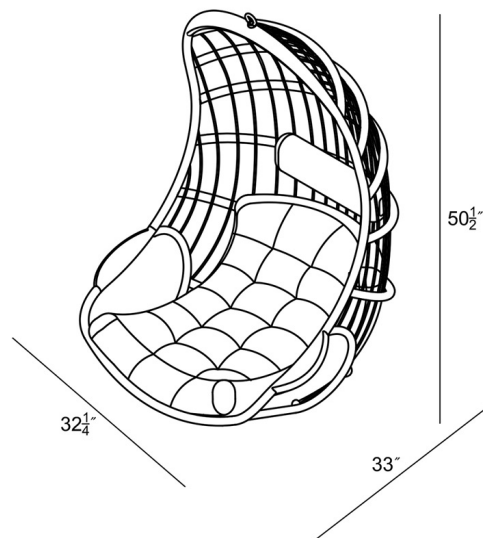

HARMONIA LIVING

Tiburon Hanging Basket - Coffee Bean HL-TBN-CB-BSKT-PB

Product Images

Description

Add the Tiburon Hanging Basket by Harmonia Living to your patio for a completely different seating experience. Sit back and relax on comfortable cushions while a gentle breeze sways you back and forth! This piece will create the perfect space for reading a book, enjoying your favorite beverage or taking an afternoon nap. The wicker is made with durable High-Density Polyethylene (HDPE) and finished in a beautifully textured Coffee Bean color, which gives it a natural feel. Its sturdy aluminum frame, all-weather cushions and structurally reinforced seat are made to endure in any outdoor setting, rain or shine. This piece's unique hanging design and neutral color scheme make it ideal for any outdoor space, regardless of size limitations or design preferences. Note: Basket Stand sold separately.

Includes

- 1x Tiburon Basket
- 1x Seat Cushion - Pebble

Dimensions

- Basket: 32.25"W x 27"D x 48.5"H (25lbs.)

Features

- Frame Finish: Coffee Bean
- Seat/Back Finish: Coffee Bean
- Fabric Color: Pebble
- Country Of Origin: Indonesia
- Assembly Required: No
- High-Density Polyethylene (HDPE) Wicker (Coffee Bean Finish) is all-weather, recyclable and resistant to fading or cracking.
- Thick gauge, powder-coated aluminum frame is lightweight, durable and corrosion resistant.
- Seat is structurally reinforced for lasting durability
- Cushions made with outdoor grade, pebble colored fabric
- Perfect for outdoor areas, large and small.
- Designed for one-person use.
- Some assembly required.