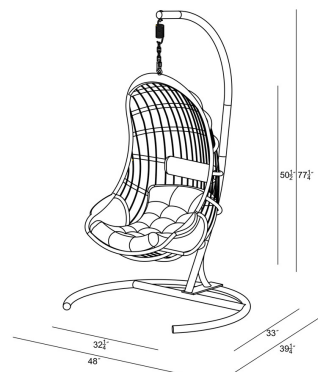

HARMONIA LIVING

Tiburon 2 Piece Hanging Chair Set - Coffee Bean/Black Stand HL-TBN-CB-2SW-PB

Product Images

Description

Add the Tiburon 2 Piece Hanging Chair Set by Harmonia Living to your patio for a completely different seating

experience. Sit back and relax on comfortable cushions while a gentle breeze sways you back and forth! This set will create the perfect space for reading a book, enjoying your favorite beverage or taking an afternoon nap. The wicker is made with durable High-Density Polyethylene (HDPE) and finished in a beautifully textured Coffee Bean color, which gives it a natural feel. Its sturdy aluminum frame, all-weather cushions and structurally reinforced seat are made to endure in any outdoor setting, rain or shine. This piece's unique hanging design and neutral color scheme make it ideal for any outdoor space, regardless of size limitations or design preferences. This set comes with 1 Hanging Chair (Coffee Bean Finish) and 1 Stand (Black Finish).

Includes

- 1x Tiburon Hanging Basket - Coffee Bean
- 1x Stand - Black

Dimensions

- Hanging Basket: 32.25"W x 27"D x 48.5"H (25lbs.)

Features

- Frame Finish: Black
- Seat/Back Finish: Coffee Bean
- Fabric Color: Pebble
- Country Of Origin: Country of Origin: China
- Assembly Required:
- High-Density Polyethylene (HDPE) Wicker is all-weather, recyclable and resistant to fading or cracking.
- Thick gauge, powder-coated aluminum frame is lightweight, durable and corrosion resistant.
- Seat is structurally reinforced for lasting durability
- Cushions made with outdoor grade, pebble colored fabric
- Perfect for outdoor areas, large and small.
- Designed for one-person use.
- Some assembly required.