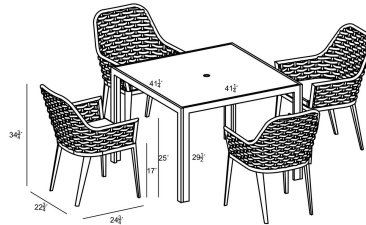

HARMONIA
LIVING

Parlor 5 Piece Dining Set - Slate HL-PAR-SL-5DS-PEW

Product Images

Description

The Parlor 5 Piece Dining Set brings a touch of warmth and comfort to your poolside or patio. Classic, stately olefin fabric strapped chairs boast a design that evokes another era in durable, rust-resistant materials. At the center is a beautiful table, featuring a tempered glass top with a scratch-proof ceramic coating that's matched with a weather-resistant, easy-clean aluminum frame. As rich in character as it is in functionality, the Parlor 5 Piece Dining Set sets the stage for the perfect outdoor meal.

Includes

- 4x Parlor Dining Chair - Slate HL-PAR-SL-DAC-PEW
- 1x Staple 4-Seater Square Dining Table - Slate HL-STA-SL-4SQDT-AC

Dimensions

- Parlor Dining Chair : 22.75L x 24.75W x 34.75H (16 lbs.)
 - Frame Height: 34.75
 - Seat Height (No Cushion): 17
 - Seat Height (With Cushion): 19.25
 - Back Height: 15.5
 - Arm Height: 25
- Staple 4-Seater Square Dining Table : 41.25L x 41.25W x 29.5H (43 lbs.)
 - Frame Height: 29.5
 - Under Table Height: 27.5

Features

- Durable, rust proof frames made from thick gauge aluminum with a high-quality powder coated finish that is appropriate for residential and commercial settings.
- Padded Olefin rope seat bucket contoured for comfort.
- Extra strong tempered glass top with scratch-proof ceramic coating will hide fingerprints and dust.
- Stackable design makes storage and transportation easy.
- Pre-cut umbrella hole fits umbrellas with a pole diameter up to 1.5" and includes a matching umbrella hole cover.
- Plastic foot glides help to protect your patio from scratching and also to help keep the furniture protected from dirt or water that can accumulate on the patio.
- Includes dining seat pad for additional comfort.