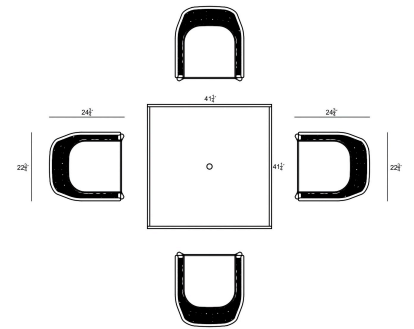

HARMONIA
LIVING

Parlor 5 Piece Dining Set - Slate HL-PAR-SL-5DS-PEW

Product Images

Description

The Parlor 5 Piece Dining Set brings a touch of warmth and comfort to your poolside or patio. Classic, stately olefin fabric strapped chairs boast a design that evokes another era in durable, rust-resistant materials. At the center is a beautiful table, featuring a tempered glass top with a scratch-proof ceramic coating that's matched with a weather-resistant, easy-clean aluminum frame. As rich in character as it is in functionality, the Parlor 5 Piece Dining Set sets the stage for the perfect outdoor meal.

Includes

- 4x Parlor Dining Chair - Slate HL-PAR-SL-DAC-PEW
- 1x Staple 4-Seater Square Dining Table - Slate HL-STA-SL-4SQDT-AC

Dimensions

- Parlor Dining Chair : 22.75L x 24.75W x 34.75H (16 lbs.)
 - Frame Height: 34.75
 - Seat Height (No Cushion): 17
 - Seat Height (With Cushion): 19.25
 - Back Height: 15.5
 - Arm Height: 25
- Staple 4-Seater Square Dining Table : 41.25L x 41.25W x 29.5H (43 lbs.)
 - Frame Height: 29.5
 - Under Table Height: 27.5