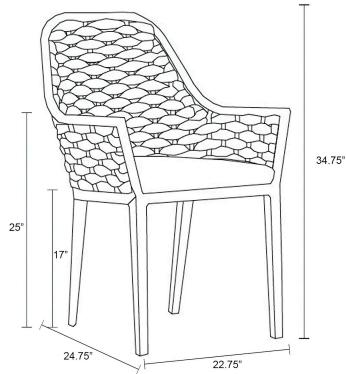

HARMONIA  
LIVING

Parlor Dining Chair - Black HL-PAR-BK-DAC-CAR

Product Images

---

## Description

The Parlor Dining Arm Chair by Harmonia Living evokes the stately traditions of another era in sleek, modern colors and materials. A durable powder-coated aluminum frame in a matte finish is intertwined with wide bands of weather-resistant olefin fabric strapping to create a signature style statement. The Parlor Dining Arm Chair brings a touch of warmth and comfort to your poolside or porch, whether surrounding the dining table or paired with an end table for intimate outdoor conversation.

## Includes

- 1x Parlor Dining Chair - Black (HL-PAR-BK-DAC-CAR)

## Dimensions

- Parlor Dining Chair: 22.75"L x 24.75"W x 34.75"H (16 lbs.)
- Frame Height: 34.75"
- Seat Height (No Cushion): 17"
- Seat Height (With Cushion): 19.25"
- Back Height: 15.5"
- Arm Height: 25"