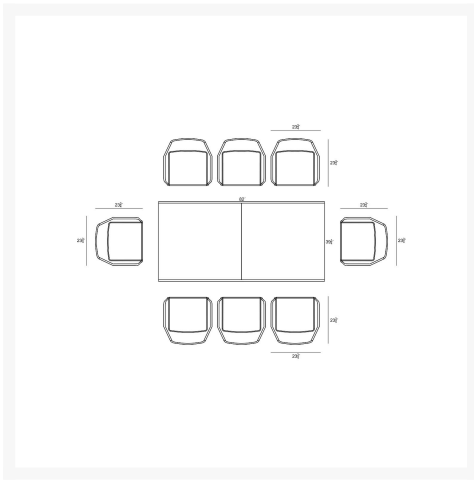

HARMONIA LIVING

Tailor 9 Piece Extendable Dining Set - Slate/Barnwood HL-TA-SL-9EDS-OG-BW

Product Images

Description

Sophistication and versatility converge in the Taylor 9 Piece Square Dining Set by Harmonia Living. Bring the intimate style of the indoors outside with chairs constructed of fine materials, including weather-resistant Texteline mixed with olefin fibers and powder-coated aluminum frames in a timeless textured finish. The classic modern lines of the accompanying table boast a unique scratch-proof ceramic surface for easy maintenance and bold style. The Taylor 9 Piece Square Dining Set is the perfect way to upgrade your next outdoor gathering!

Includes

- 8x Taylor Dining Chair - Slate HL-TA-SL-DAC-OG
- 1x Spread Extendable Dining Table - Slate/Barnwood HL-SP-SL-EXTDT-BW

Dimensions

- Taylor Dining Chair : 23.75L x 23.75W x 32.75H (9 lbs.)
 - Frame Height: 32.75
 - Seat Height (No Cushion): 17
 - Seat Height (With Cushion): 19.25
 - Back Height: 13.5
 - Arm Height: 26
- Spread Extendable Dining Table : 82 - 126L x 39.25W x 30H (110 lbs.)
 - Frame Height: 30
 - Under Table Height: 26.5

Features

- Durable, rust proof frames made from thick gauge aluminum with a high-quality powder coated finish that is appropriate for residential and commercial settings.
- Padded Olefin rope seat bucket contoured for comfort.
- Upholstered "indoor look" dining chair for outdoor use.
- Scratch resistant proprietary Al-Stone top with a concrete look.
- Easy and durable extension mechanism, simply pull apart the table from both sides and flip the extension leaf into place where it will stay put with magnetic hardware.
- Stackable design makes storage and transportation easy.
- Recommended for use only under covered patios, or if placed in direct sun, must be covered with