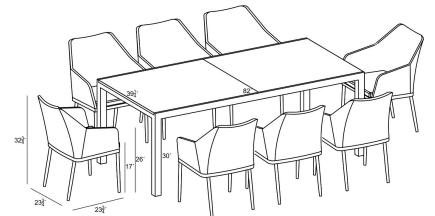

HARMONIA LIVING

Tailor 9 Piece Extendable Dining Set - Slate/Barnwood HL-TA-SL-9EDS-OG-BW

Product Images

Description

Sophistication and versatility converge in the Taylor 9 Piece Square Dining Set by Harmonia Living. Bring the intimate style of the indoors outside with chairs constructed of fine materials, including weather-resistant Texteline mixed with olefin fibers and powder-coated aluminum frames in a timeless textured finish. The classic modern lines of the accompanying table boast a unique scratch-proof ceramic surface for easy maintenance and bold style. The Taylor 9 Piece Square Dining Set is the perfect way to upgrade your next outdoor gathering!

Includes

- 8x Taylor Dining Chair - Slate HL-TA-SL-DAC-OG
- 1x Spread Extendable Dining Table - Slate/Barnwood HL-SP-SL-EXTDT-BW

Dimensions

- Taylor Dining Chair : 23.75L x 23.75W x 32.75H (9 lbs.)
 - Frame Height: 32.75
 - Seat Height (No Cushion): 17
 - Seat Height (With Cushion): 19.25
 - Back Height: 13.5
 - Arm Height: 26
- Spread Extendable Dining Table : 82 - 126L x 39.25W x 30H (110 lbs.)
 - Frame Height: 30
 - Under Table Height: 26.5

Features

- Durable, rust proof frames made from thick gauge aluminum with a high-quality powder coated finish that is appropriate for residential and commercial settings.
- Padded Olefin rope seat bucket contoured for comfort.
- Upholstered "indoor look" dining chair for outdoor use.
- Scratch resistant proprietary Al-Stone top with a concrete look.
- Easy and durable extension mechanism, simply pull apart the table from both sides and flip the extension leaf into place where it will stay put with magnetic hardware.
- Stackable design makes storage and transportation easy.
- Recommended for use only under covered patios, or if placed in direct sun, must be covered with