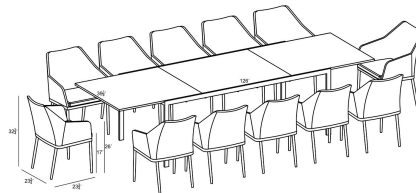

HARMONIA LIVING

Tailor 13 Piece Extendable Dining Set - Slate/Barnwood HL-TA-SL-13EDS-OG-BW

Product Images

Description

Sophistication and versatility converge in the Tailor 13 Piece Extendable Dining Set by Harmonia Living. Bring the intimate style of the indoors outside with chairs constructed of fine materials, including weather-resistant Texteline mixed with olefin fibers and powder-coated aluminum frames in a timeless textured finish. Our unique Al-Stone table top brings the look of chic, industrial concrete to a durable aluminum top in a low-maintenance, functional centerpiece. The Tailor 13 Piece Extendable Dining Set is the perfect way to upgrade your next outdoor gathering!

Includes

- 12x Tailor Dining Chair - Slate HL-TA-SL-DAC-OG
- 1x Spread Extendable Dining Table - Slate/Barnwood HL-SP-SL-EXTDT-BW

Dimensions

- Tailor Dining Chair : 23.75L x 23.75W x 32.75H (9 lbs.)
 - Frame Height: 32.75
 - Seat Height (No Cushion): 17
 - Seat Height (With Cushion): 19.25
 - Back Height: 13.5
 - Arm Height: 26
- Spread Extendable Dining Table : 82 - 126L x 39.25W x 30H (110 lbs.)
 - Frame Height: 30
 - Under Table Height: 26.5