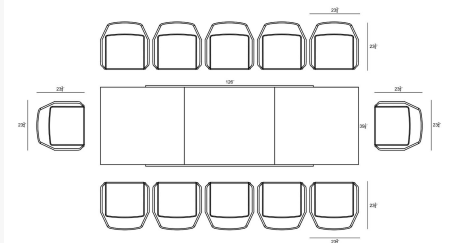

HARMONIA LIVING

Tailor 13 Piece Extendable Dining Set - Slate/Barnwood HL-TA-SL-13EDS-OG-BW

Product Images

Description

Sophistication and versatility converge in the Tailor 13 Piece Extendable Dining Set by Harmonia Living. Bring the intimate style of the indoors outside with chairs constructed of fine materials, including weather-resistant Texteline mixed with olefin fibers and powder-coated aluminum frames in a timeless textured finish. Our unique Al-Stone table top brings the look of chic, industrial concrete to a durable aluminum top in a low-maintenance, functional centerpiece. The Tailor 13 Piece Extendable Dining Set is the perfect way to upgrade your next outdoor gathering!

Includes

- 12x Tailor Dining Chair - Slate HL-TA-SL-DAC-OG
- 1x Spread Extendable Dining Table - Slate/Barnwood HL-SP-SL-EXTDT-BW

Dimensions

- Tailor Dining Chair : 23.75L x 23.75W x 32.75H (9 lbs.)
 - Frame Height: 32.75
 - Seat Height (No Cushion): 17
 - Seat Height (With Cushion): 19.25
 - Back Height: 13.5
 - Arm Height: 26
- Spread Extendable Dining Table : 82 - 126L x 39.25W x 30H (110 lbs.)
 - Frame Height: 30
 - Under Table Height: 26.5