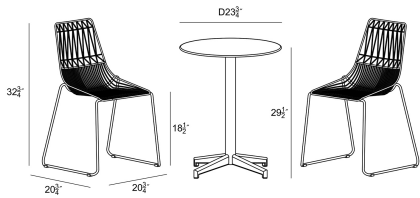

HARMONIA
LIVING

Ace 3 Piece Dining Set - Matte White/Matte Orange HL-ACE-3DS-BETMW-MO

Product Images

Description

The Ace Dining Collection by Harmonia Living offers midcentury style with durable, modern-day construction. Born from fully welded, powder-coated steel frames, these chairs are built to last in any climate. Their carefully crafted contouring allows you to enjoy stylish, comfortable seating without a cushion. With an airy style, sturdy build and stackable design, these commercial grade chairs are a brand favorite! For this set, they are paired with the Betty Bistro Table, which is versatile enough for use outdoors or in. This Dining Set includes 2 Orange Stackable Dining Side Chairs and 1 White Betty Bistro Table, perfect for your patio or outdoor lounge.

Includes

- 2x Ace Dining Arm Chair - Matte Orange HL-ACE-DAC-MO

- 1x Base - Betty Table - Matte White HL-BET-BASE-MW
- 1x Table Top - Betty Table - Matte White HL-BET-TOP-MW
- 1x Dining Height Pole - Betty Table - Matte White HL-BET-POLE-DIN-MW

Dimensions

- Ace Dining Arm Chair : 24L x 22.5W x 33H (16 lbs.)
 - Frame Height: 33
 - Seat Height (No Cushion): 18.5
 - Back Height: 14.5
 - Arm Height: 25.5
- Betty Bistro Table : 23.75L x 23.75W x 29.5H (22 lbs.)
 - Frame Height: 29.5
 - Under Table Height: 29

Features

- Fully welded steel frame offers incredible strength and stability.
- Electrophoretically Deposited Primer (EDP) undercoat and top layer powder coat add extra durability, style and corrosion resistance.
- Commercial grade construction intended for regular indoor or outdoor use.
- Chairs contoured for comfort without a cushion.
- Vibrant Non-Gloss Powder coat Finish.
- Stackable design makes storage and transportation easy.
- Plastic foot glides help to protect your patio from scratching and also to help keep the furniture protected from dirt or water that can accumulate on the patio.