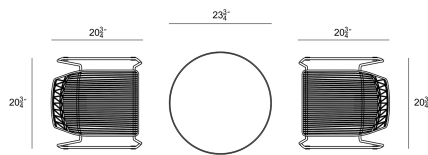

HARMONIA
LIVING

Ace 3 Piece Dining Set - Matte White/Matte Orange HL-ACE-3DS-BETMW-MO

Product Images

Description

The Ace Dining Collection by Harmonia Living offers midcentury style with durable, modern-day construction. Born from fully welded, powder-coated steel frames, these chairs are built to last in any climate. Their carefully crafted contouring allows you to enjoy stylish, comfortable seating without a cushion. With an airy style, sturdy build and stackable design, these commercial grade chairs are a brand favorite! For this set, they are paired with the Betty Bistro Table, which is versatile enough for use outdoors or in. This Dining Set includes 2 Orange Stackable Dining Side Chairs and 1 White Betty Bistro Table, perfect for your patio or outdoor lounge.

Includes

- 2x Ace Dining Arm Chair - Matte Orange HL-ACE-DAC-MO

- 1x Base - Betty Table - Matte White HL-BET-BASE-MW
- 1x Table Top - Betty Table - Matte White HL-BET-TOP-MW
- 1x Dining Height Pole - Betty Table - Matte White HL-BET-POLE-DIN-MW

Dimensions

- Ace Dining Arm Chair : 24L x 22.5W x 33H (16 lbs.)
 - Frame Height: 33
 - Seat Height (No Cushion): 18.5
 - Back Height: 14.5
 - Arm Height: 25.5
- Betty Bistro Table : 23.75L x 23.75W x 29.5H (22 lbs.)
 - Frame Height: 29.5
 - Under Table Height: 29