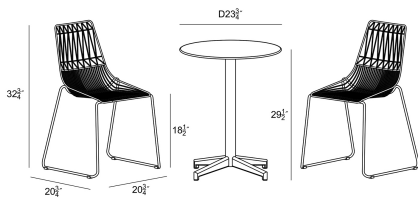

HARMONIA  
LIVING

Ace 3 Piece Dining Set - Matte White/Matte Teal HL-ACE-3DS-BETMW-MT

Product Images

---

## Description

The Ace Dining Collection by Harmonia Living offers midcentury style with durable, modern-day construction. Born from fully welded, powder-coated steel frames, these chairs are built to last in any climate. Their carefully crafted contouring allows you to enjoy stylish, comfortable seating without a cushion. With an airy style, sturdy build and stackable design, these commercial grade chairs are a brand favorite! For this set, they are paired with the Betty Bistro Table, which is versatile enough for use outdoors or in. This Dining Set includes 2 Teal Stackable Dining Side Chairs and 1 White Betty Bistro Table, perfect for your patio or outdoor lounge.

## Includes

- 2x Ace Dining Arm Chair - Matte Teal HL-ACE-DAC-MT

- 1x Base - Betty Table - Matte White HL-BET-BASE-MW
- 1x Table Top - Betty Table - Matte White HL-BET-TOP-MW
- 1x Dining Height Pole - Betty Table - Matte White HL-BET-POLE-DIN-MW

## Dimensions

- Ace Dining Arm Chair : 24L x 22.5W x 33H (16 lbs.)
  - Frame Height: 33
  - Seat Height (No Cushion): 18.5
  - Back Height: 14.5
  - Arm Height: 25.5
- Betty Bistro Table : 23.75L x 23.75W x 29.5H (22 lbs.)
  - Frame Height: 29.5
  - Under Table Height: 29