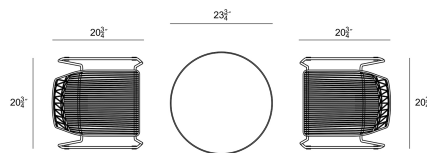

HARMONIA  
LIVING

Ace 3 Piece Dining Set - Matte White/Matte Teal HL-ACE-3DS-BETMW-MT

Product Images

---

## Description

The Ace Dining Collection by Harmonia Living offers midcentury style with durable, modern-day construction. Born from fully welded, powder-coated steel frames, these chairs are built to last in any climate. Their carefully crafted contouring allows you to enjoy stylish, comfortable seating without a cushion. With an airy style, sturdy build and stackable design, these commercial grade chairs are a brand favorite! For this set, they are paired with the Betty Bistro Table, which is versatile enough for use outdoors or in. This Dining Set includes 2 Teal Stackable Dining Side Chairs and 1 White Betty Bistro Table, perfect for your patio or outdoor lounge.

## Includes

- 2x Ace Dining Arm Chair - Matte Teal HL-ACE-DAC-MT

- 1x Base - Betty Table - Matte White HL-BET-BASE-MW
- 1x Table Top - Betty Table - Matte White HL-BET-TOP-MW
- 1x Dining Height Pole - Betty Table - Matte White HL-BET-POLE-DIN-MW

## Dimensions

- Ace Dining Arm Chair : 24L x 22.5W x 33H (16 lbs.)
  - Frame Height: 33
  - Seat Height (No Cushion): 18.5
  - Back Height: 14.5
  - Arm Height: 25.5
- Betty Bistro Table : 23.75L x 23.75W x 29.5H (22 lbs.)
  - Frame Height: 29.5
  - Under Table Height: 29