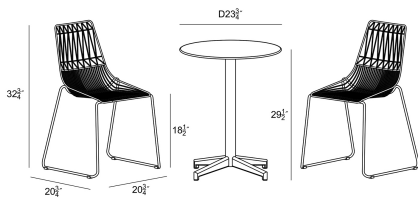

HARMONIA
LIVING

Ace 3 Piece Dining Set - Matte White/Matte White HL-ACE-3DS-BETMW-MW

Product Images

Description

The Ace Dining Collection by Harmonia Living offers midcentury style with durable, modern-day construction. Born from fully welded, powder-coated steel frames, these chairs are built to last in any climate. Their carefully crafted contouring allows you to enjoy stylish, comfortable seating without a cushion. With an airy style, sturdy build and stackable design, these commercial grade chairs are a brand favorite! For this set, they are paired with the Betty Bistro Table, which is versatile enough for use outdoors or in. This Dining Set includes 2 White Stackable Dining Side Chairs and 1 White Betty Bistro Table, perfect for your patio or outdoor lounge.

Includes

- 2x Ace Dining Arm Chair - Matte White HL-ACE-DAC-MW

- 1x Base - Betty Table - Matte White HL-BET-BASE-MW
- 1x Table Top - Betty Table - Matte White HL-BET-TOP-MW
- 1x Dining Height Pole - Betty Table - Matte White HL-BET-POLE-DIN-MW

Dimensions

- Ace Dining Arm Chair : 24L x 22.5W x 33H (16 lbs.)
 - Frame Height: 33
 - Seat Height (No Cushion): 18.5
 - Back Height: 14.5
 - Arm Height: 25.5
- Betty Bistro Table : 23.75L x 23.75W x 29.5H (22 lbs.)
 - Frame Height: 29.5
 - Under Table Height: 29

Features

- Fully welded steel frame offers incredible strength and stability.
- Electrophoretically Deposited Primer (EDP) undercoat and top layer powder coat add extra durability, style and corrosion resistance.
- Commercial grade construction intended for regular indoor or outdoor use.
- Chairs contoured for comfort without a cushion.
- Vibrant Non-Gloss Powder coat Finish.
- Stackable design makes storage and transportation easy.
- Plastic foot glides help to protect your patio from scratching and also to help keep the furniture protected from dirt or water that can accumulate on the patio.