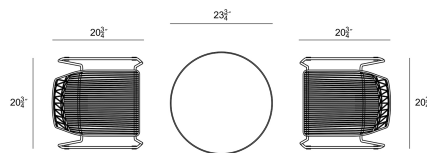

HARMONIA
LIVING

Ace 3 Piece Dining Set - Matte White/Matte White HL-ACE-3DS-BETMW-MW

Product Images

Description

The Ace Dining Collection by Harmonia Living offers midcentury style with durable, modern-day construction. Born from fully welded, powder-coated steel frames, these chairs are built to last in any climate. Their carefully crafted contouring allows you to enjoy stylish, comfortable seating without a cushion. With an airy style, sturdy build and stackable design, these commercial grade chairs are a brand favorite! For this set, they are paired with the Betty Bistro Table, which is versatile enough for use outdoors or in. This Dining Set includes 2 White Stackable Dining Side Chairs and 1 White Betty Bistro Table, perfect for your patio or outdoor lounge.

Includes

- 2x Ace Dining Arm Chair - Matte White HL-ACE-DAC-MW

- 1x Base - Betty Table - Matte White HL-BET-BASE-MW
- 1x Table Top - Betty Table - Matte White HL-BET-TOP-MW
- 1x Dining Height Pole - Betty Table - Matte White HL-BET-POLE-DIN-MW

Dimensions

- Ace Dining Arm Chair : 24L x 22.5W x 33H (16 lbs.)
 - Frame Height: 33
 - Seat Height (No Cushion): 18.5
 - Back Height: 14.5
 - Arm Height: 25.5
- Betty Bistro Table : 23.75L x 23.75W x 29.5H (22 lbs.)
 - Frame Height: 29.5
 - Under Table Height: 29