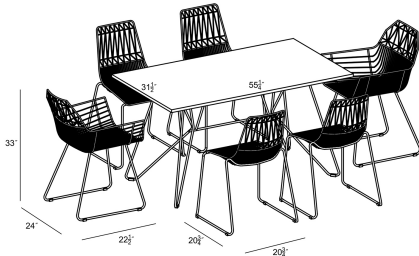

HARMONIA
LIVING

Ace 7 Piece Dining Set - Matte Teal HL-ACE-7DS-HPIN-MT

Product Images

Description

The Ace Dining Collection by Harmonia Living offers midcentury style with durable, modern-day construction. Born from fully welded, powder-coated steel frames, these chairs are built to last in any climate. Their carefully crafted contouring allows you to enjoy stylish, comfortable seating without a cushion. With an airy style, sturdy build and stackable design, these commercial grade chairs are a brand favorite! For this set, they are paired with the Hairpin Rectangular Dining Table, which boasts modern lines and durable, low-maintenance materials. This Dining Set comes with 4 Teal Stackable Dining Side Chairs, 2 Teal Dining Arm Chairs and 1 White Hairpin Rectangular Dining Table, perfect for your patio or outdoor lounge.

Includes

- 2x Ace Dining Arm Chair - Matte Teal HL-ACE-DAC-MT

- 4x Ace Dining Side Chair - Matte Teal HL-ACE-DSC-MT
- 1x Hairpin Rectangular Dining Table HL-HPIN-MW-RCDT-MW

Dimensions

- Ace Dining Arm Chair : 24L x 22.5W x 33H (16 lbs.)
 - Frame Height: 33
 - Seat Height (No Cushion): 18.5
 - Back Height: 14.5
 - Arm Height: 25.5
- Ace Dining Side Chair : 20.75L x 20.75W x 32.75H (14 lbs.)
 - Frame Height: 32.75
 - Seat Height (No Cushion): 18.5
 - Back Height: 14.25
- Hairpin Rectangular Dining Table: 55.25L x 31.5W x 28.75H (45 lbs.)
 - Frame Height: 28.75
 - Under Table Height: 27.75