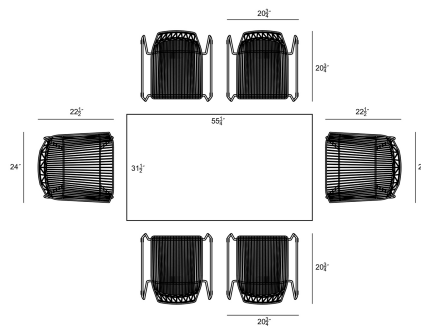

HARMONIA
LIVING

Ace 7 Piece Dining Set - Matte Teal HL-ACE-7DS-HPIN-MT

Product Images

Description

The Ace Dining Collection by Harmonia Living offers midcentury style with durable, modern-day construction. Born from fully welded, powder-coated steel frames, these chairs are built to last in any climate. Their carefully crafted contouring allows you to enjoy stylish, comfortable seating without a cushion. With an airy style, sturdy build and stackable design, these commercial grade chairs are a brand favorite! For this set, they are paired with the Hairpin Rectangular Dining Table, which boasts modern lines and durable, low-maintenance materials. This Dining Set comes with 4 Teal Stackable Dining Side Chairs, 2 Teal Dining Arm Chairs and 1 White Hairpin Rectangular Dining Table, perfect for your patio or outdoor lounge.

Includes

- 2x Ace Dining Arm Chair - Matte Teal HL-ACE-DAC-MT

- 4x Ace Dining Side Chair - Matte Teal HL-ACE-DSC-MT
- 1x Hairpin Rectangular Dining Table HL-HPIN-MW-RCDT-MW

Dimensions

- Ace Dining Arm Chair : 24L x 22.5W x 33H (16 lbs.)
 - Frame Height: 33
 - Seat Height (No Cushion): 18.5
 - Back Height: 14.5
 - Arm Height: 25.5
- Ace Dining Side Chair : 20.75L x 20.75W x 32.75H (14 lbs.)
 - Frame Height: 32.75
 - Seat Height (No Cushion): 18.5
 - Back Height: 14.25
- Hairpin Rectangular Dining Table: 55.25L x 31.5W x 28.75H (45 lbs.)
 - Frame Height: 28.75
 - Under Table Height: 27.75