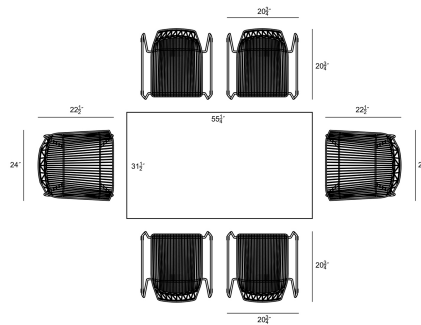

HARMONIA
LIVING

Ace 7 Piece Dining Set - Matte White HL-ACE-7DS-HPIN-MW

Product Images

Description

The Ace Dining Collection by Harmonia Living offers midcentury style with durable, modern-day construction. Born from fully welded, powder-coated steel frames, these chairs are built to last in any climate. Their carefully crafted contouring allows you to enjoy stylish, comfortable seating without a cushion. With an airy style, sturdy build and stackable design, these commercial grade chairs are a brand favorite! For this set, they are paired with the Hairpin Rectangular Dining Table, which boasts modern lines and durable, low-maintenance materials. This Dining Set comes with 4 White Stackable Dining Side Chairs, 2 White Dining Arm Chairs and 1 White Hairpin Rectangular Dining Table, perfect for your patio or outdoor lounge.

Includes

- 2x Ace Dining Arm Chair - Matte White HL-ACE-DAC-MW

- 4x Ace Dining Side Chair - Matte White HL-ACE-DSC-MW
- 1x Hairpin Rectangular Dining Table HL-HPIN-MW-RCDT-MW

Dimensions

- Ace Dining Arm Chair : 24L x 22.5W x 33H (16 lbs.)
 - Frame Height: 33
 - Seat Height (No Cushion): 18.5
 - Back Height: 14.5
 - Arm Height: 25.5
- Ace Dining Side Chair : 20.75L x 20.75W x 32.75H (14 lbs.)
 - Frame Height: 32.75
 - Seat Height (No Cushion): 18.5
 - Back Height: 14.25
- Hairpin Rectangular Dining Table: 55.25L x 31.5W x 28.75H (45 lbs.)
 - Frame Height: 28.75
 - Under Table Height: 27.75