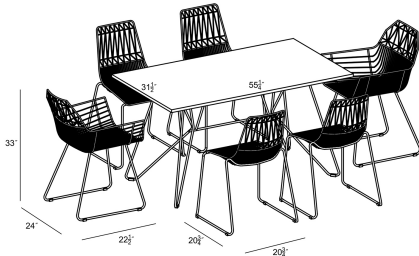

HARMONIA
LIVING

Ace 7 Piece Dining Set - Matte White HL-ACE-7DS-HPIN-MW

Product Images

Description

The Ace Dining Collection by Harmonia Living offers midcentury style with durable, modern-day construction. Born from fully welded, powder-coated steel frames, these chairs are built to last in any climate. Their carefully crafted contouring allows you to enjoy stylish, comfortable seating without a cushion. With an airy style, sturdy build and stackable design, these commercial grade chairs are a brand favorite! For this set, they are paired with the Hairpin Rectangular Dining Table, which boasts modern lines and durable, low-maintenance materials. This Dining Set comes with 4 White Stackable Dining Side Chairs, 2 White Dining Arm Chairs and 1 White Hairpin Rectangular Dining Table, perfect for your patio or outdoor lounge.

Includes

- 2x Ace Dining Arm Chair - Matte White HL-ACE-DAC-MW

- 4x Ace Dining Side Chair - Matte White HL-ACE-DSC-MW
- 1x Hairpin Rectangular Dining Table HL-HPIN-MW-RCDT-MW

Dimensions

- Ace Dining Arm Chair : 24L x 22.5W x 33H (16 lbs.)
 - Frame Height: 33
 - Seat Height (No Cushion): 18.5
 - Back Height: 14.5
 - Arm Height: 25.5
- Ace Dining Side Chair : 20.75L x 20.75W x 32.75H (14 lbs.)
 - Frame Height: 32.75
 - Seat Height (No Cushion): 18.5
 - Back Height: 14.25
- Hairpin Rectangular Dining Table: 55.25L x 31.5W x 28.75H (45 lbs.)
 - Frame Height: 28.75
 - Under Table Height: 27.75