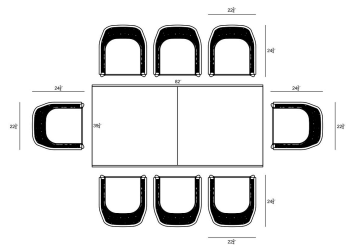

HARMONIA LIVING

Parlor 9 Piece Extendable Dining Set - Slate/Barnwood HL-PAR-SL-9EDS-PEW-B

Product Images

Description

The Parlor 9 Piece Dining Set brings a touch of warmth and comfort to your poolside or patio. Classic, stately olefin fabric strapped chairs boast a design that evokes another era in durable, rust-resistant materials. At the center is an extendable table, topped with a unique Al-Timber finish, which renders the warm look of a barnwood finish in weather-resistant, easy-clean aluminum. As rich in character as it is in functionality, the Parlor 9 Piece Dining Set sets the stage for the perfect outdoor meal.

Includes

- 8x Parlor Dining Chair - Slate HL-PAR-SL-DAC-PEW
- 1x Spread Extendable Dining Table - Slate/Barnwood HL-SP-SL-EXTDT-BW

Dimensions

- Parlor Dining Chair : 22.75L x 24.75W x 34.75H (16 lbs.)
 - Frame Height: 34.75
 - Seat Height (No Cushion): 17
 - Seat Height (With Cushion): 19.25
 - Back Height: 15.5
 - Arm Height: 25
- Spread Extendable Dining Table : 82 - 126L x 39.25W x 30H (110 lbs.)
 - Frame Height: 30
 - Under Table Height: 26.5