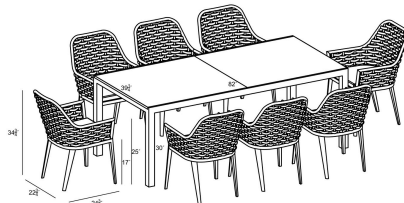

HARMONIA LIVING

Parlor 9 Piece Extendable Dining Set - Slate/Barnwood HL-PAR-SL-9EDS-PEW-B

Product Images

Description

The Parlor 9 Piece Dining Set brings a touch of warmth and comfort to your poolside or patio. Classic, stately olefin fabric strapped chairs boast a design that evokes another era in durable, rust-resistant materials. At the center is an extendable table, topped with a unique Al-Timber finish, which renders the warm look of a barnwood finish in weather-resistant, easy-clean aluminum. As rich in character as it is in functionality, the Parlor 9 Piece Dining Set sets the stage for the perfect outdoor meal.

Includes

- 8x Parlor Dining Chair - Slate HL-PAR-SL-DAC-PEW
- 1x Spread Extendable Dining Table - Slate/Barnwood HL-SP-SL-EXTDT-BW

Dimensions

- Parlor Dining Chair : 22.75L x 24.75W x 34.75H (16 lbs.)
 - Frame Height: 34.75
 - Seat Height (No Cushion): 17
 - Seat Height (With Cushion): 19.25
 - Back Height: 15.5
 - Arm Height: 25
- Spread Extendable Dining Table : 82 - 126L x 39.25W x 30H (110 lbs.)
 - Frame Height: 30
 - Under Table Height: 26.5

Features

- Durable, rust proof frames made from thick gauge aluminum with a high-quality powder coated finish that is appropriate for residential and commercial settings.
- Padded Olefin rope seat bucket contoured for comfort.
- Scratch resistant proprietary Al-Stone top with a concrete look.
- Easy and durable extension mechanism, simply pull apart the table from both sides and flip the extension leaf into place where it will stay put with magnetic hardware.
- Stackable design makes storage and transportation easy.
- Recommended for use only under covered patios, or if placed in direct sun, must be covered with protective cover to prevent fading
- Plastic foot glides help to protect your patio from scratching and also to help keep the furniture protected from dirt or water that can accumulate on the patio.
- Includes dining seat pad for additional comfort.