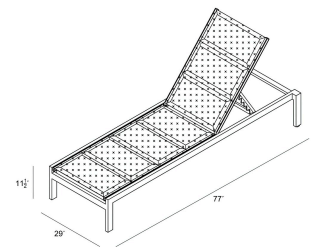

HARMONIA
LIVING

Lift Reclining Chaise Lounge - Slate (set of 2) HL-LIFT-SL-2RCL-DW

Product Images

Description

However you configure the Lift Chaise Lounge, it's a savvy, versatile choice for your outdoor space. Dismissing both the ordinary and the extravagant, the Lift's simple, chic style and bold finish fit most any palette and decor. The seat is extra comfortable thanks to soft Texteline sling material and a supportive backrest. This modern patio dining chair features an aluminum frame with a protective powder coating. A floating seat design adds a hint of elegance, and interest. The chairs stack for easy storage in the off-season, so feel free to order as many as needed for your perfect patio party.

Includes

- 2x Lift Chaise Lounge - Slate (HL-LIFT-SL-RCL-DW)

Dimensions

- Lift Reclining Chaise Lounge: 29"L x 77"W x 11.5"H (50 lbs.)
- Frame Height: 11.5"
- Seat Height: 11.5"

Features

- Comfortable, quick-drying padded sling fabric.
- Stackable design makes storage and transportation easy.
- Plastic foot glides help to protect your patio from scratching and also to help keep the furniture protected from dirt or water that can accumulate on the patio.

- Multiple reclining positions, including flat.
- Small back wheels make it easy to relocate this chaise lounge near the pool or into the sun.