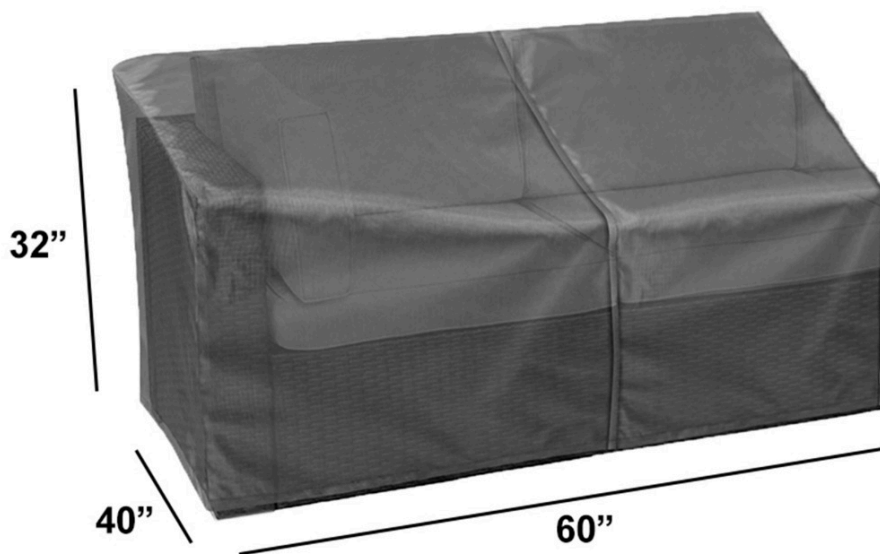

HARMONIA
LIVING

WeatherX Cover For Left Arm Loveseat Section HL-WX-GP-SEC-LAFLS

Product Images

Description

WeatherX covers by Harmonia Living are made using a combination of advanced Thermoplastic Polyurethane (TPU) specially designed to keep your outdoor furniture dry and looking its best for years to come. Taking cues from performance mountaineering apparel, WeatherX covers are designed to breathe, allowing trapped vapor to escape while keeping rain out. This solves the problem with lesser covers, which can trap moisture, causing mold and mildew. And finally, adjustable drawstring hem cords help keep covers secure on stormy days..

Includes

- 1x WeatherX Cover For Left Arm Loveseat Section (HL-WX-GP-SEC-LAFLS)

Dimensions

- WeatherX Cover For Left Arm Loveseat Section: 60"L x 40"W x 32"H (3 lbs.)

Features

- Revolutionary breathable layers avoid mold and mildew.
- SGS tested for water resistance > 10,000mm H₂O, UV blockage > 99.95%, and superior wear & tear resistance.
- Drawstring at the base of the cover secures cover in place.
- Durable, anti-tearing, anti-cracking, anti-scratch, anti-wrinkle fabric.
- Solution dyed polyester material for superior fade resistance.
- Durable 3-layer 200D solution dyed fabric reinforced with 480D thread withstands temperatures of -35F - 350F.