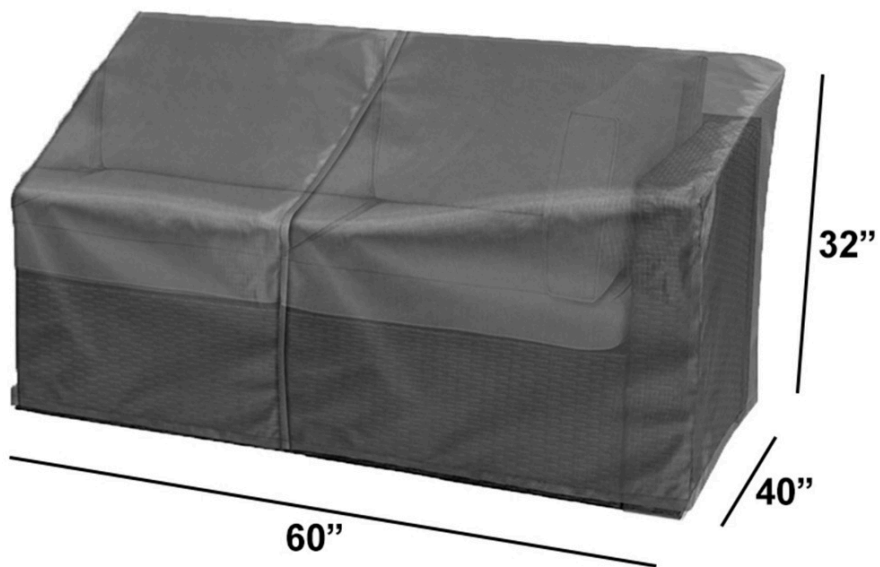

HARMONIA
LIVING

WeatherX Cover For Right Arm Loveseat Section HL-WX-GP-SEC-RAFLS

Product Images

Description

WeatherX covers by Harmonia Living are made using a combination of advanced Thermoplastic Polyurethane (TPU) specially designed to keep your outdoor furniture dry and looking its best for years to come. Taking cues from performance mountaineering apparel, WeatherX covers are designed to breathe, allowing trapped vapor to escape while keeping rain out. This solves the problem with lesser covers, which can trap moisture, causing mold and mildew. And finally, adjustable drawstring hem cords help keep covers secure on stormy days..

Includes

- 1x WeatherX Cover For Right Arm Loveseat Section (HL-WX-GP-SEC-RAFLS)

Dimensions

- WeatherX Cover For Right Arm Loveseat Section: 60"L x 40"W x 32"H (3 lbs.)

Features

- Revolutionary breathable layers avoid mold and mildew.
- SGS tested for water resistance > 10,000mm H₂O, UV blockage > 99.95%, and superior wear & tear resistance.
- Drawstring at the base of the cover secures cover in place.
- Durable, anti-tearing, anti-cracking, anti-scratch, anti-wrinkle fabric.
- Solution dyed polyester material for superior fade resistance.
- Durable 3-layer 200D solution dyed fabric reinforced with 480D thread withstands temperatures of -35F - 350F.