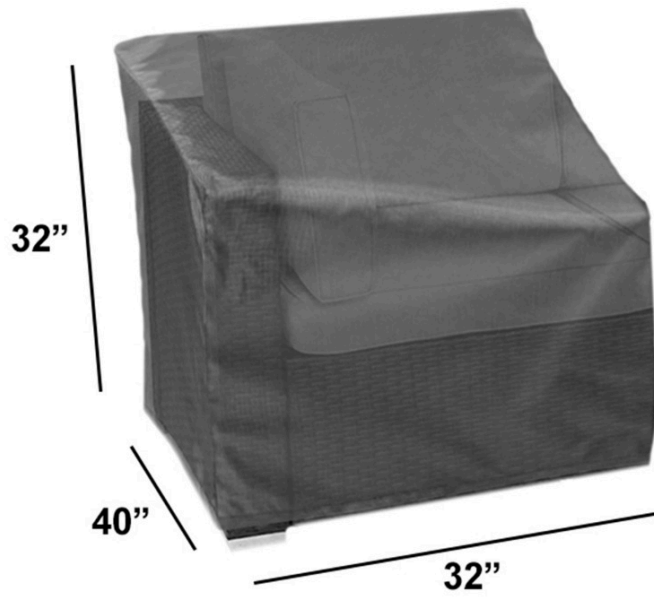

HARMONIA
LIVING

WeatherX Cover For Left Arm Section HL-WX-GP-SEC-LAF

Product Images

Description

WeatherX covers by Harmonia Living are made using a combination of advanced Thermoplastic Polyurethane (TPU) specially designed to keep your outdoor furniture dry and looking its best for years to come. Taking cues from performance mountaineering apparel, WeatherX covers are designed to breathe, allowing trapped vapor to escape while keeping rain out. This solves the problem with lesser covers, which can trap moisture, causing mold and mildew. And finally, adjustable drawstring hem cords help keep covers secure on stormy days..

Includes

- 1x WeatherX Cover For Left Arm Section (HL-WX-GP-SEC-LAF)

Dimensions

- WeatherX Cover For Left Arm Section: 32"L x 40"W x 32"H (2 lbs.)

Features

- Revolutionary breathable layers avoid mold and mildew.
- SGS tested for water resistance > 10,000mm H₂O, UV blockage > 99.95%, and superior wear & tear resistance.
- Drawstring at the base of the cover secures cover in place.
- Durable, anti-tearing, anti-cracking, anti-scratch, anti-wrinkle fabric.
- Solution dyed polyester material for superior fade resistance.
- Durable 3-layer 200D solution dyed fabric reinforced with 480D thread withstands temperatures of -35F - 350F.