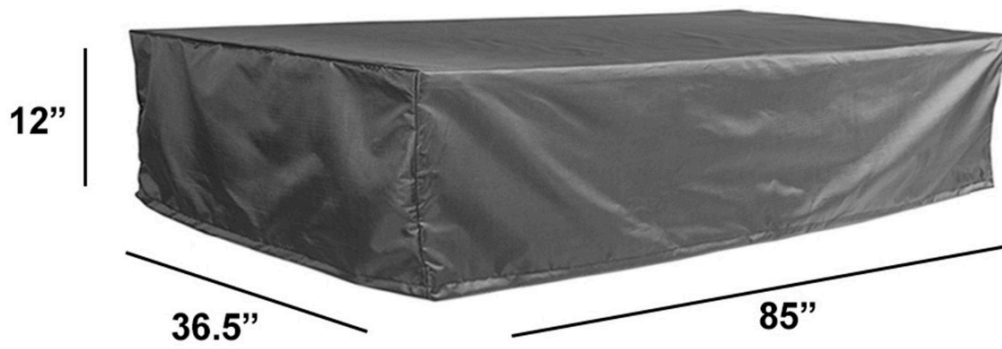

HARMONIA
LIVING

WeatherX Cover For Armless Chaise Lounge HL-WX-GP-RCL2

Product Images

Description

WeatherX covers by Harmonia Living are made using a combination of advanced Thermoplastic Polyurethane (TPU) specially designed to keep your outdoor furniture dry and looking its best for years to come. Taking cues from performance mountaineering apparel, WeatherX covers are designed to breathe, allowing trapped vapor to escape while keeping rain out. This solves the problem with lesser covers, which can trap moisture, causing mold and mildew. And finally, adjuStaple drawstring hem cords help keep covers secure on stormy days..

Includes

- 1x WeatherX Cover For Armless Chaise Lounge (HL-WX-GP-RCL2)

Dimensions

- WeatherX Cover For Armless Chaise Lounge: 85"L x 36.5"W x 12"H (3 lbs.)

Features

- Revolutionary breathable layers avoid mold and mildew.
- SGS tested for water resistance > 10,000mm H₂O, UV blockage > 99.95%, and superior wear & tear resistance.
- Drawstring at the base of the cover secures cover in place.
- Durable, anti-tearing, anti-cracking, anti-scratch, anti-wrinkle fabric.
- Solution dyed polyester material for superior fade resistance.
- Durable 3-layer 200D solution dyed fabric reinforced with 480D thread withstands temperatures of -35F - 350F.