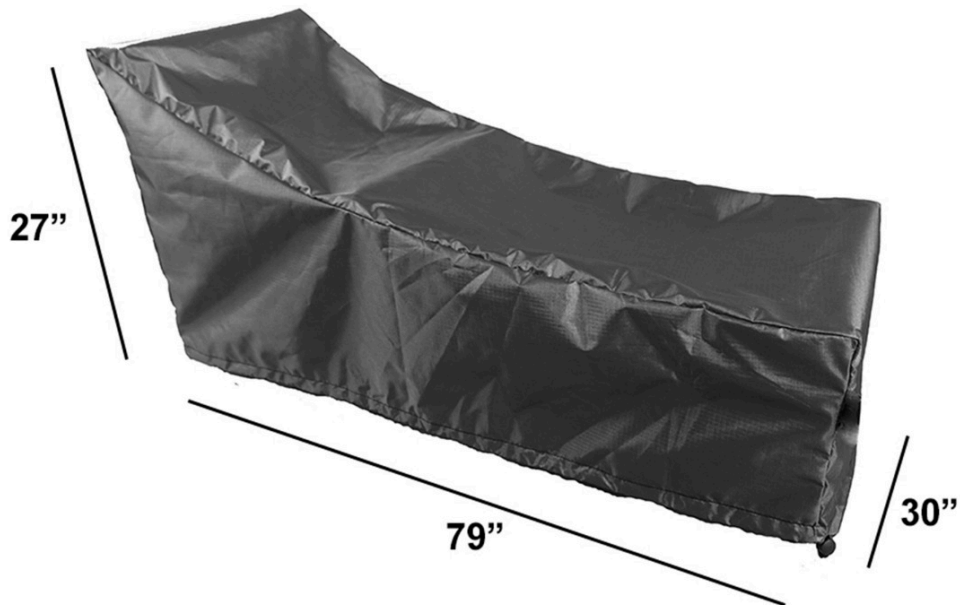

HARMONIA
LIVING

WeatherX Cover For Chaise Lounge HL-WX-GP-RCL1

Product Images

Description

WeatherX covers by Harmonia Living are made using a combination of advanced Thermoplastic Polyurethane (TPU) specially designed to keep your outdoor furniture dry and looking its best for years to come. Taking cues from performance mountaineering apparel, WeatherX covers are designed to breathe, allowing trapped vapor to escape while keeping rain out. This solves the problem with lesser covers, which can trap moisture, causing mold and mildew. And finally, adjuStaple drawstring hem cords help keep covers secure on stormy days..

Includes

- 1x WeatherX Cover For Chaise Lounge (HL-WX-GP-RCL1)

Dimensions

- WeatherX Cover For Chaise Lounge: 79"L x 30"W x 27"H (3 lbs.)

Features

- Revolutionary breathable layers avoid mold and mildew.
- SGS tested for water resistance > 10,000mm H2O, UV blockage > 99.95%, and superior wear & tear resistance.
- Drawstring at the base of the cover secures cover in place.
- Durable, anti-tearing, anti-cracking, anti-scratch, anti-wrinkle fabric.
- Solution dyed polyester material for superior fade resistance.
- Durable 3-layer 200D solution dyed fabric reinforced with 480D thread withstands temperatures of -35F - 350F.