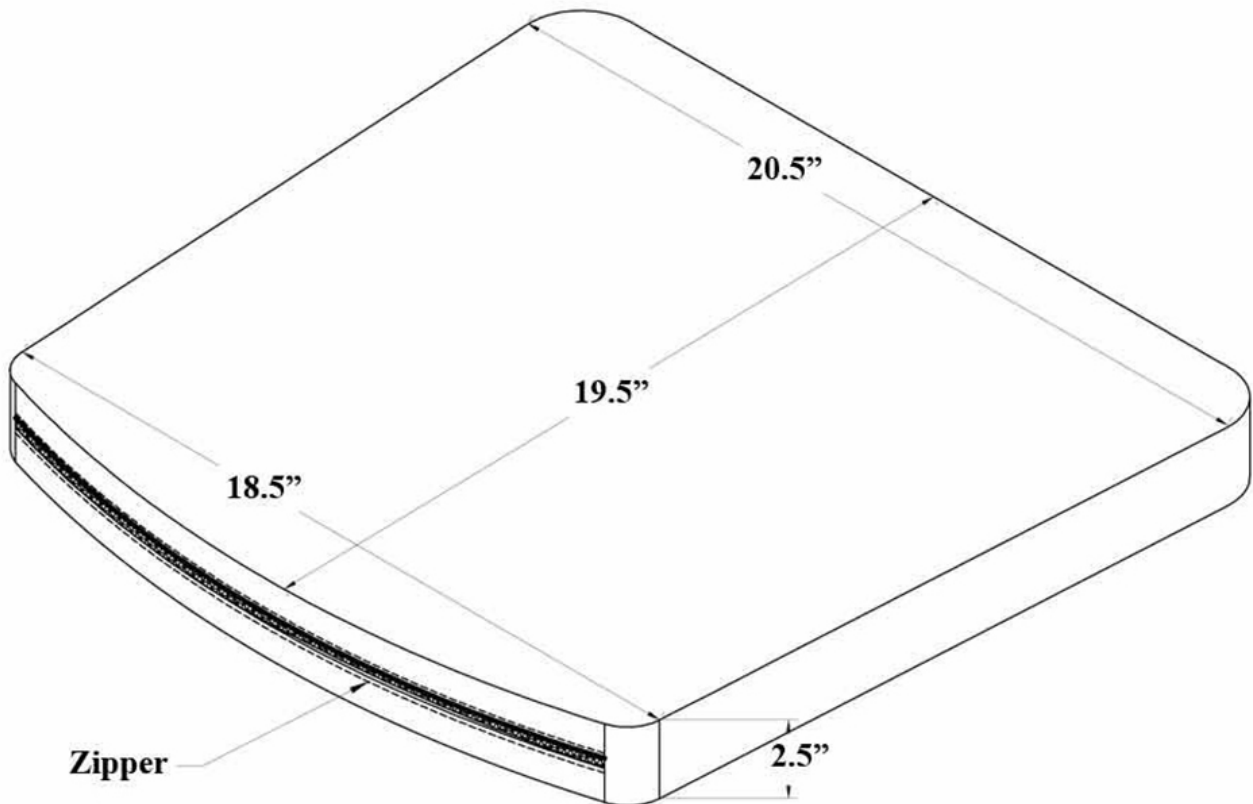

Arden/Dune Dining Chair Cushion

Description

Our seat cushions are made in America using high-quality materials including Sunbrella, Outdura, and Revolution performance fabrics. Covers are easy to clean, featuring durable and frustration free YKK brand zippers for easy removal. Our cushions are fade, stain, and mildew resistant, and for added peace of mind, carry a 5-year limited warranty. All cushions are sewn with PremoBond thread and seams are finished with overlock stitching for additional durability, reinforcement, and weather proofing to prevent fraying of fabric edges during machine washing. Inserts are made with CertiPUR-US® certified foam, produced without harmful chemicals such as formaldehyde, ozone depleters, PBDEs, TDCPP or TCEP flame retardants and are free of harmful materials such as mercury, lead, and other heavy metals. Foam is firm enough to avoid bottoming out but soft enough for comfort thanks to 2.5" inserts.