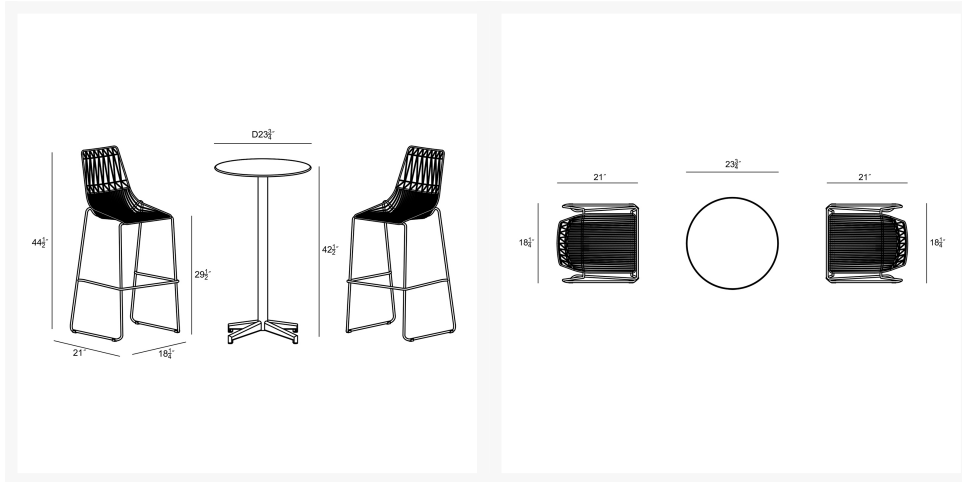

HARMONIA
LIVING

Ace 3 Piece Bar Set - Matte Black HL-ACE-3BS-BETMW-MB

Product Images

Description

The Ace Dining Collection by Harmonia Living offers midcentury style with durable, modern-day construction. Born from fully welded, powder-coated steel frames, these chairs are built to last in any climate. Their carefully crafted contouring allows you to enjoy stylish, comfortable seating without a cushion. With an airy style, sturdy build and stackable design, these commercial grade chairs are a brand favorite! For this set, they are paired with the Betty Bistro Table, which is versatile enough for use outdoors or in. This Dining Set includes 2 Black Stackable Dining Side Chairs and 1 White Betty Bistro Table, perfect for your patio or outdoor lounge.

Includes

- 2x Ace Bar Chair - Matte Black HL-ACE-BC-MB
- 1x Base - Betty Table - Matte White HL-BET-BASE-MW
- 1x Table Top - Betty Table - Matte White HL-BET-TOP-MW
- 1x Bar Height Pole - Betty Table - Matte White HL-BET-POLE-BAR-MW

Dimensions

- Ace Bar Chair : 18.25L x 21W x 44.5H (20 lbs.)
 - Frame Height: 44.5
 - Seat Height (No Cushion): 29.5
 - Back Height: 15
 - Arm Height: 40.5
- Betty Bistro Bar Table : 23.75L x 23.75W x 42.5H (24 lbs.)

- Frame Height: 42.5
- Under Table Height: 42

Features

- Fully welded steel frame offers incredible strength and stability.
- Electrophoretically Deposited Primer (EDP) undercoat and top layer powder coat add extra durability, style and corrosion resistance.
- Commercial grade construction intended for regular indoor or outdoor use.
- Chairs contoured for comfort without a cushion.
- Vibrant Non-Gloss Powder coat Finish.
- Stackable design makes storage and transportation easy.
- Plastic foot glides help to protect your patio from scratching and also to help keep the furniture protected from dirt or water that can accumulate on the patio.