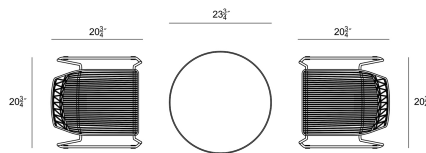

HARMONIA  
LIVING

Ace 3 Piece Dining Set - Matte Black/Matte Black HL-ACE-3DS-BETMB-MB

Product Images

---

## Description

The Ace Dining Collection by Harmonia Living offers midcentury style with durable, modern-day construction. Born from fully welded, powder-coated steel frames, these chairs are built to last in any climate. Their carefully crafted contouring allows you to enjoy stylish, comfortable seating without a cushion. With an airy style, sturdy build and stackable design, these commercial grade chairs are a brand favorite! For this set, they are paired with the Betty Bistro Table, which is versatile enough for use outdoors or in. This Dining Set includes 2 Black Stackable Dining Side Chairs and 1 White Betty Bistro Table, perfect for your patio or outdoor lounge.

## Includes

- 2x Ace Dining Arm Chair - Matte Black HL-ACE-DAC-MB

- 1x Base - Betty Table - Matte Coal HL-BET-BASE-MC
- 1x Table Top - Betty Table - Matte Coal HL-BET-TOP-MC
- 1x Dining Height Pole - Betty Table - Matte Coal HL-BET-POLE-DIN-MC

## Dimensions

- Ace Dining Arm Chair : 24L x 22.5W x 33H (16 lbs.)
  - Frame Height: 33
  - Seat Height (No Cushion): 18.5
  - Back Height: 14.5
  - Arm Height: 25.5
- Betty Bistro Table : 23.75L x 23.75W x 29.5H (22 lbs.)
  - Frame Height: 29.5
  - Under Table Height: 29