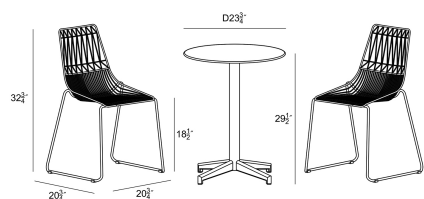

HARMONIA  
LIVING

Ace 3 Piece Dining Set - Matte Black/Matte Orange HL-ACE-3DS-BETMB-MO

Product Images

---

## Description

The Ace Dining Collection by Harmonia Living offers midcentury style with durable, modern-day construction. Born from fully welded, powder-coated steel frames, these chairs are built to last in any climate. Their carefully crafted contouring allows you to enjoy stylish, comfortable seating without a cushion. With an airy style, sturdy build and stackable design, these commercial grade chairs are a brand favorite! For this set, they are paired with the Betty Bistro Table, which is versatile enough for use outdoors or in. This Dining Set includes 2 Black Stackable Dining Side Chairs and 1 White Betty Bistro Table, perfect for your patio or outdoor lounge.

## Includes

- 2x Ace Dining Arm Chair - Matte Orange HL-ACE-DAC-MO

- 1x Base - Betty Table - Matte Coal HL-BET-BASE-MC
- 1x Table Top - Betty Table - Matte Coal HL-BET-TOP-MC
- 1x Dining Height Pole - Betty Table - Matte Coal HL-BET-POLE-DIN-MC

## Dimensions

- Ace Dining Arm Chair : 24L x 22.5W x 33H (16 lbs.)
  - Frame Height: 33
  - Seat Height (No Cushion): 18.5
  - Back Height: 14.5
  - Arm Height: 25.5
- Betty Bistro Table : 23.75L x 23.75W x 29.5H (22 lbs.)
  - Frame Height: 29.5
  - Under Table Height: 29