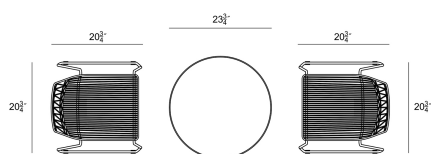

HARMONIA  
LIVING

Ace 3 Piece Dining Set - Matte Black/Matte Orange HL-ACE-3DS-BETMB-MO

Product Images

---

## Dimensions

- Ace Dining Arm Chair : 24L x 22.5W x 33H (16 lbs.)
  - Frame Height: 33
  - Seat Height (No Cushion): 18.5
  - Back Height: 14.5
  - Arm Height: 25.5
- Betty Bistro Table : 23.75L x 23.75W x 29.5H (22 lbs.)
  - Frame Height: 29.5
  - Under Table Height: 29