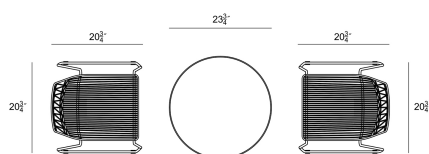

HARMONIA
LIVING

Ace 3 Piece Dining Set - Matte Black/Matte White HL-ACE-3DS-BETMB-MW

Product Images

Description

The Ace Dining Collection by Harmonia Living offers midcentury style with durable, modern-day construction. Born from fully welded, powder-coated steel frames, these chairs are built to last in any climate. Their carefully crafted contouring allows you to enjoy stylish, comfortable seating without a cushion. With an airy style, sturdy build and stackable design, these commercial grade chairs are a brand favorite! For this set, they are paired with the Betty Bistro Table, which is versatile enough for use outdoors or in. This Dining Set includes 2 Black Stackable Dining Side Chairs and 1 White Betty Bistro Table, perfect for your patio or outdoor lounge.

Includes

- 2x Ace Dining Arm Chair - Matte White HL-ACE-DAC-MW

- 1x Base - Betty Table - Matte Coal HL-BET-BASE-MC
- 1x Table Top - Betty Table - Matte Coal HL-BET-TOP-MC
- 1x Dining Height Pole - Betty Table - Matte Coal HL-BET-POLE-DIN-MC

Dimensions

- Ace Dining Arm Chair : 24L x 22.5W x 33H (16 lbs.)
 - Frame Height: 33
 - Seat Height (No Cushion): 18.5
 - Back Height: 14.5
 - Arm Height: 25.5
- Betty Bistro Table : 23.75L x 23.75W x 29.5H (22 lbs.)
 - Frame Height: 29.5
 - Under Table Height: 29