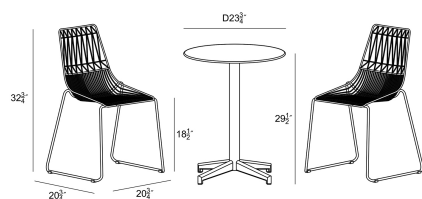

HARMONIA
LIVING

Ace 3 Piece Dining Set - Matte Black/Matte White HL-ACE-3DS-BETMB-MW

Product Images

Description

The Ace Dining Collection by Harmonia Living offers midcentury style with durable, modern-day construction. Born from fully welded, powder-coated steel frames, these chairs are built to last in any climate. Their carefully crafted contouring allows you to enjoy stylish, comfortable seating without a cushion. With an airy style, sturdy build and stackable design, these commercial grade chairs are a brand favorite! For this set, they are paired with the Betty Bistro Table, which is versatile enough for use outdoors or in. This Dining Set includes 2 Black Stackable Dining Side Chairs and 1 White Betty Bistro Table, perfect for your patio or outdoor lounge.

Includes

- 2x Ace Dining Arm Chair - Matte White HL-ACE-DAC-MW

- 1x Base - Betty Table - Matte Coal HL-BET-BASE-MC
- 1x Table Top - Betty Table - Matte Coal HL-BET-TOP-MC
- 1x Dining Height Pole - Betty Table - Matte Coal HL-BET-POLE-DIN-MC

Dimensions

- Ace Dining Arm Chair : 24L x 22.5W x 33H (16 lbs.)
 - Frame Height: 33
 - Seat Height (No Cushion): 18.5
 - Back Height: 14.5
 - Arm Height: 25.5
- Betty Bistro Table : 23.75L x 23.75W x 29.5H (22 lbs.)
 - Frame Height: 29.5
 - Under Table Height: 29

Features

- Fully welded steel frame offers incredible strength and stability.
- Electrophoretically Deposited Primer (EDP) undercoat and top layer powder coat add extra durability, style and corrosion resistance.
- Commercial grade construction intended for regular indoor or outdoor use.
- Chairs contoured for comfort without a cushion.
- Vibrant Non-Gloss Powder coat Finish.
- Stackable design makes storage and transportation easy.
- Plastic foot glides help to protect your patio from scratching and also to help keep the furniture protected from dirt or water that can accumulate on the patio.