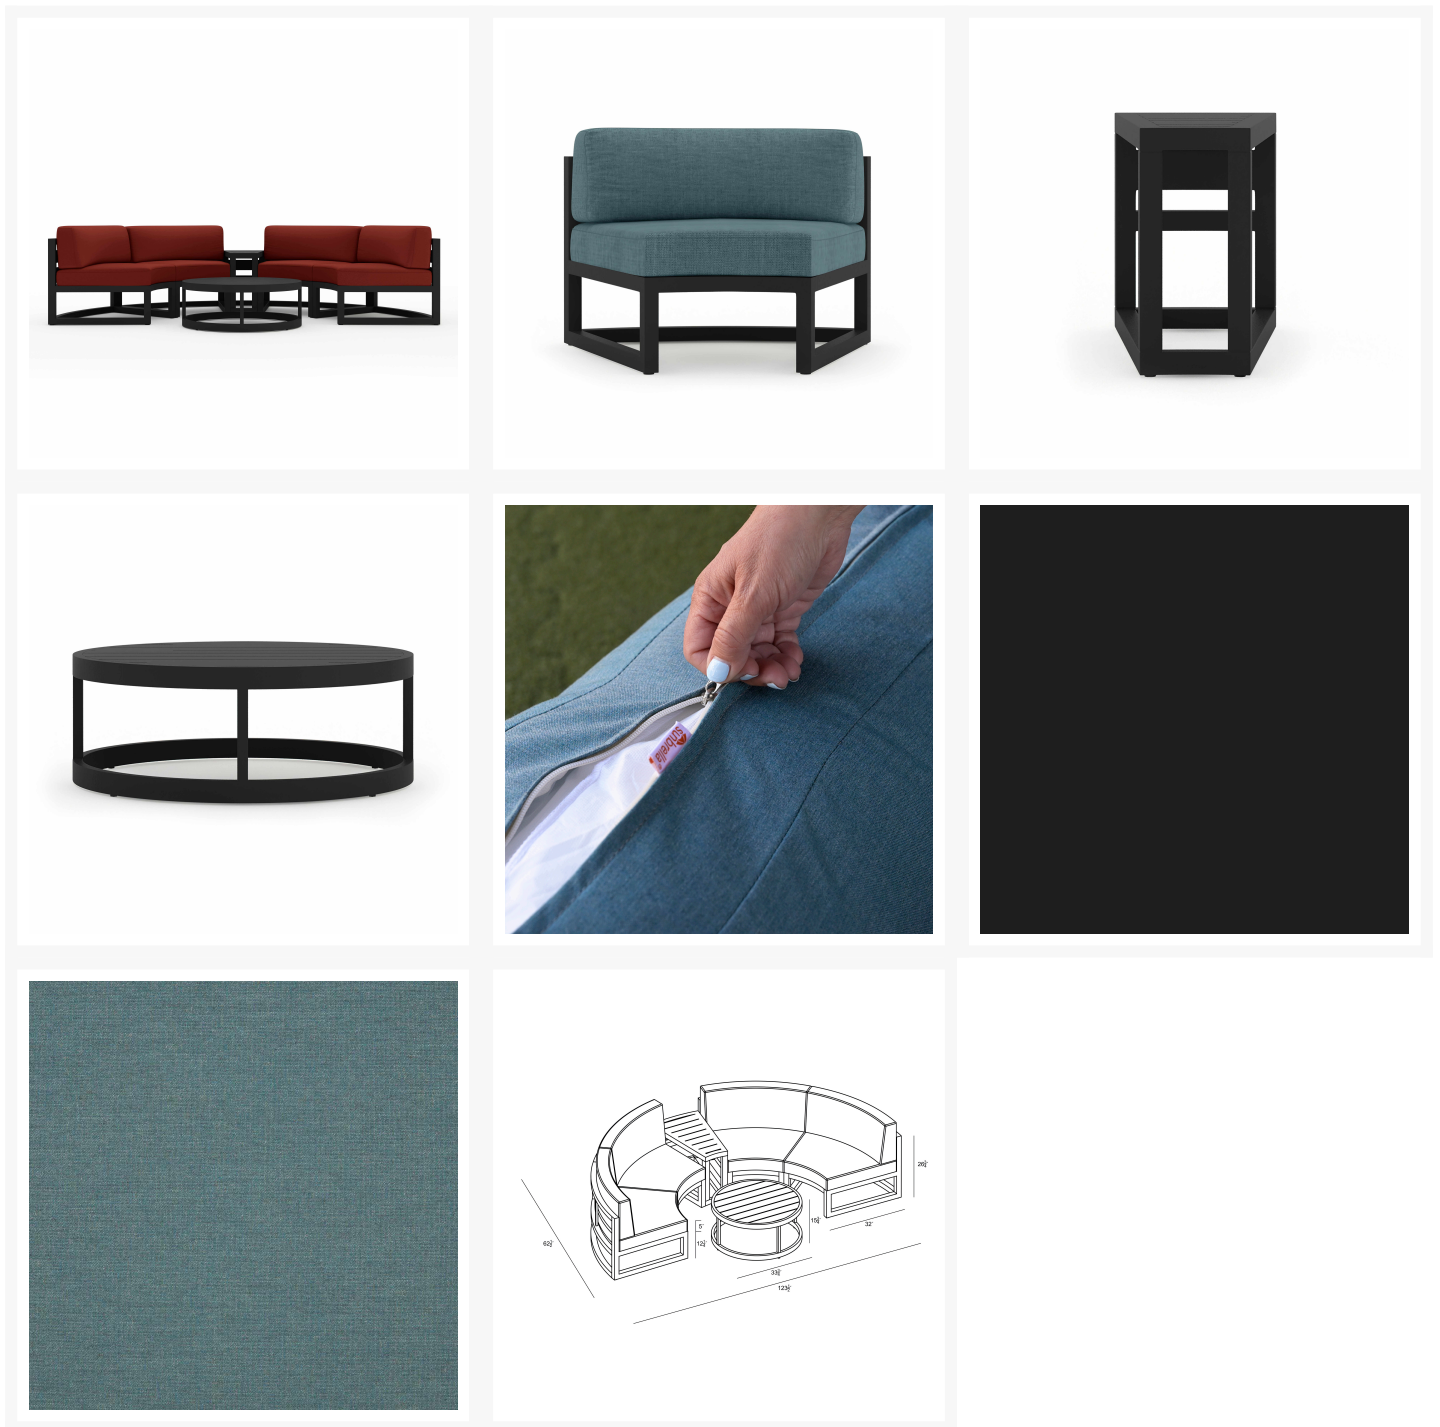

HARMONIA LIVING

Avion 4 Piece Curve Sectional Set - Black HL-AVN-BK-4CSEC

Product Images

Description

An inspired blend of Midcentury Modernism and contemporary lines, the 4 Piece Avion Curve Sectional Set by Harmonia Living brings artful design to your outdoor space. The hallmarks of the collection include durable aluminum metalwork, a sleek silhouette, and extra-spacious deep seating. Stain-resistant Sunbrella® fabric cushions and weather-resistant powder-coated frames make Avion as sensible as it is stylish. If you wish to order this set through Harmonia Living's Quick Ship program, make sure to select a Quick Ship (QS) fabric before checkout! All cushions are made in the USA from Sunbrella, Outdura, and Revolution performance fabrics which carry a 5 year fade warranty.

Includes

- 4x Avion Curve Seat - Black HL-AVN-BK-CS2
- 1x Avion Round Coffee Table - Black HL-AVN-BK-RCT
- 1x Avion Wedge End Table HL-AVN-BK-WET

Dimensions

- Avion Curve Seat : 43L x 32W x 33H (35 lbs.)
 - Frame Height: 26.75
 - Seat Height (No Cushion): 12.25
 - Seat Height (With Cushion): 17.25
 - Back Height: 15.75
- Avion Round Coffee Table : 33.75L x 33.75W x 15.75H (18 lbs.)
 - Frame Height: 15.75
- Avion Wedge End Table: 32L x 21.25W x 20.25H (20 lbs.)
 - Frame Height: 20.25