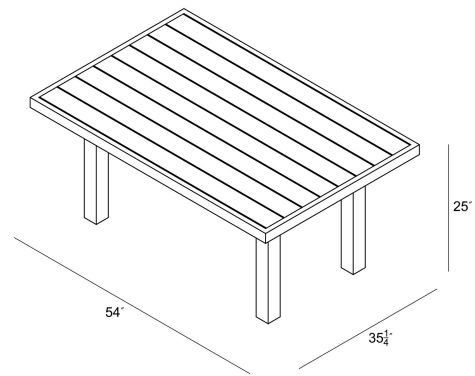

Description

The Harmonia Living Classic Aluminum Collection evokes the beautiful horizontal simplicity of modern architectural lines. A design-forward combination of the sleek aluminum frame with a slat-style table top provides the perfect complement to any outdoor setting, from beach-side deck to urban rooftop. Scaled for versatility without sacrificing comfort, Classic Aluminum will make a statement in any size outdoor living space.

Includes

- 1x Classic Aluminum Rectangular Chat Table - Black (HL-CSAL-BK-RCCHAT)

Dimensions

- Classic Aluminum Rectangular Chat Table: 54"L x 35.25"W x 25"H (25 lbs.)
- Frame Height: 25"

Features

- Standing 25" tall, this chat height table is the ideal height to be used as a coffee table and for casual dining.
- Plastic foot glides help to protect your patio from scratching and also to help keep the furniture protected from dirt or water that can accumulate on the patio.